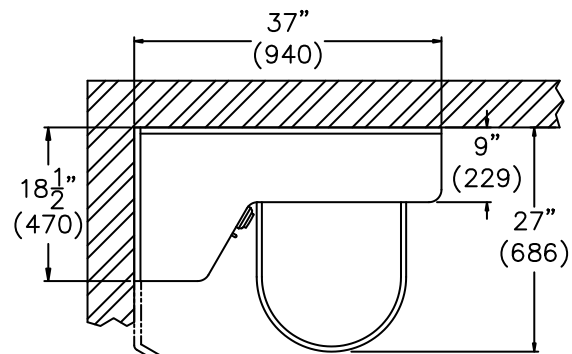

Care-Ware®: 4040 Versalette™ - 37" Wide

MODEL NUMBER AND OPTIONS SELECTION

BASE MODEL NUMBER (Must Specify)

☐ -4040 Versalette™ - 37" Wide

TOILET ORIENTATION (Must Specify)

1. ☐ -L Left Hand Toilet
   ☐ -R Right Hand Toilet

BACKSPLASH ORIENTATION (Must Specify)

1. ☐ -1 Back Wall Only (One Wall)
   ☐ -2 Right Hand Corner (Two Wall)
   ☐ -3 Left Hand Corner (Two Wall)
   ☐ -4 Alcove (Three Wall)

COLOR SELECTION (Must Specify)

Countertop _____
Cabinet _____

Product Options

1. ☐ -BL Bedpan Lugs
   ☐ -CCT Corterra™ Countertop.
   Specify Color: _____
   ☐ -CS Stainless Steel Countertop
   ☐ -DB Hemo-Dialysis Box
   (Built-In) ___ (1) Valve ___ (2) Valves
   ☐ -EC Extended Countertop.
   Specify Length _____
   ☐ -EG Enviro-Glaze ___ (-SST) Toilet.
   Specify: _____
   ☐ -LCTLV Less Countertop
   ☐ -MT Metal Template
   ☐ -SST Stainless Steel Toilet ___ Off-Floor ___ On-Floor
   ☐ -SUG Swing Up Grab Bar

Please visit www.acorneng.com for most current specifications.