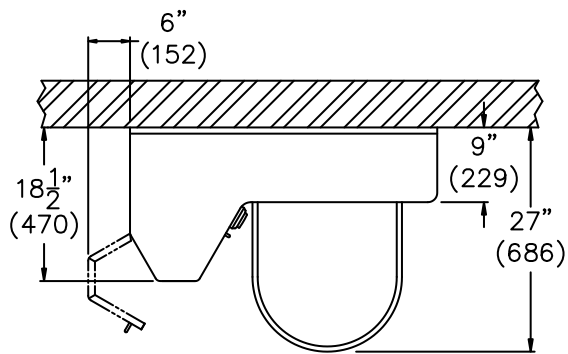

Care-Ware®: 4040 Versalette™ - 37" Wide

MODEL NUMBER AND OPTIONS SELECTION

BASE MODEL NUMBER (Must Specify)

☐ -4040 Versalette™ - 37" Wide

TOILET ORIENTATION (Must Specify)

1. ☐ -L Left Hand Toilet
   ☐ -R Right Hand Toilet

BACKSPLASH ORIENTATION (Must Specify)

1. ☐ -1 Back Wall Only (One Wall)
   ☐ -2 Right Hand Corner (Two Wall)
   ☐ -3 Left Hand Corner (Two Wall)
   ☐ -4 Alcove (Three Wall)

COLOR SELECTION (Must Specify)

Countertop _____
Cabinet _____

Product Options

1. ☐ -BL Bedpan Lugs
   ☐ -CCT Corterra™ Countertop.
   Specify Color: _____
   ☐ -CS Stainless Steel Countertop
   ☐ -DB Hemo-Dialysis Box
   (Built-In) ___ (1) Valve ___ (2) Valves
   ☐ -EC Extended Countertop.
   Specify Length _____
   ☐ -EG Enviro-Glaze ___ (-SST) Toilet.
   Specify: _____
   ☐ -LCTLV Less Countertop
   ☐ -MT Metal Template
   ☐ -SST Stainless Steel Toilet ___ Off-Floor ___ On-Floor
   ☐ -SUG Swing Up Grab Bar

Please visit www.acorneng.com for most current specifications.