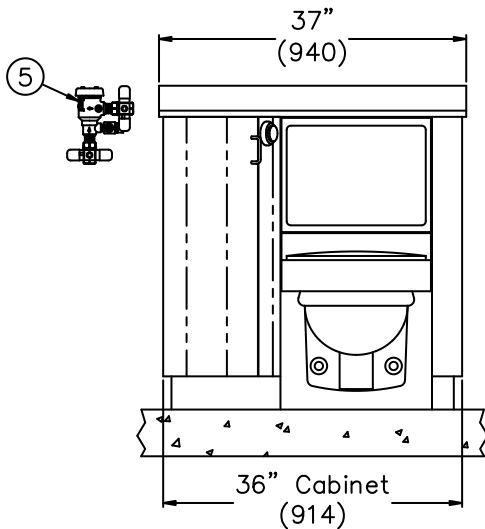

Care-Ware®: 4040 Versalette™ - 37" Wide

MODEL NUMBER AND OPTIONS SELECTION

BASE MODEL NUMBER (Must Specify)

☐ -4040 Versalette™ - 37" Wide

TOILET ORIENTATION (Must Specify)

1. ☐ -L Left Hand Toilet
   ☐ -R Right Hand Toilet

BACKSPLASH ORIENTATION (Must Specify)

1. ☐ -1 Back Wall Only (One Wall)
   ☐ -2 Right Hand Corner (Two Wall)
   ☐ -3 Left Hand Corner (Two Wall)
   ☐ -4 Alcove (Three Wall)

COLOR SELECTION (Must Specify)

Countertop _____
Cabinet _____

Product Options

1. ☐ -BL Bedpan Lugs
   ☐ -CCT Corterra™ Countertop.
   Specify Color: _____
   ☐ -CS Stainless Steel Countertop
   ☐ -DB Hemo-Dialysis Box
   (Built-In) ___ (1) Valve ___ (2) Valves
   ☐ -EC Extended Countertop.
   Specify Length _____
   ☐ -EG Enviro-Glaze ___ (-SST) Toilet.
   Specify: _____
   ☐ -LCTLV Less Countertop
   ☐ -MT Metal Template
   ☐ -SST Stainless Steel Toilet ___ Off-Floor ___ On-Floor
   ☐ -SUG Swing Up Grab Bar

Please visit www.acorneng.com for most current specifications.

NOTES:

1. Flush Valve Pushbutton.
  2. White China Toilet.
  3. Pivoting Padded Toilet Cover.
  4. Bedpan Washer Compartment.
  5. Elevated Vacuum Breaker (By Others).

Important: Installation instructions and current rough-in are furnished with each fixture. Do not rough in without certified dimensions. Dimensions are subject to manufacturer's tolerance of plus or minus 1/4" and change without notice. Acorn assumes no responsibility for use of void or superseded data. © Copyright 2006 Acorn Engineering Company	
Selection Summary Model No. & Option _____ Quantity _____	Approved for Manufacturing Company _____ Title _____ Signature _____ Date _____