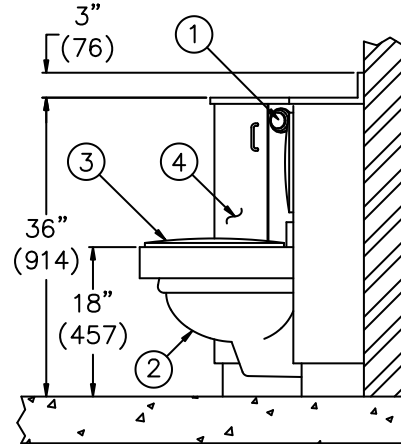

MODEL# 4040-R-3

MODEL# 4040-R-1

NOTES:

1. Flush Valve Pushbutton.
  2. White China Toilet.
  3. Pivoting Padded Toilet Cover.
  4. Bedpan Washer Compartment.
  5. Elevated Vacuum Breaker (By Others).

Important: Installation instructions and current rough-in are furnished with each fixture. Do not rough in without certified dimensions. Dimensions are subject to manufacturer's tolerance of plus or minus 1/4" and change without notice. Acorn assumes no responsibility for use of void or superseded data. © Copyright 2006 Acorn Engineering Company	
Selection Summary Model No. & Option _____ Quantity _____	Approved for Manufacturing Company _____ Title _____ Signature _____ Date _____