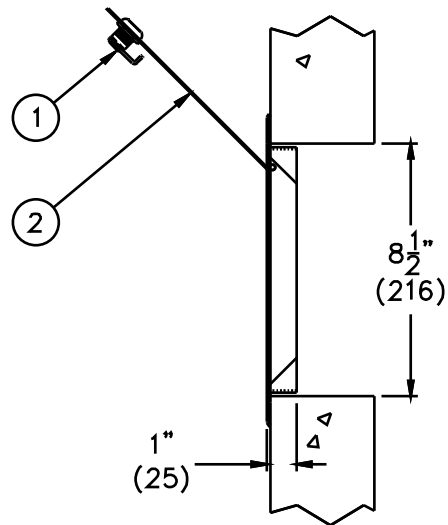

### Wall Frame with Door

**The Acorn Wall Frame with Door** provides an easy access to valves, controls, piping, and equipment with a neat, attractive wall opening.

**Wall frame** is fabricated entirely from type 304 stainless steel and all exterior surfaces polished to a satin finish. Wall frame is one piece construction without welded corners. Wide beveled flange covers irregularities in the wall opening.

**Door** includes a cam and cylinder lock with 2 keys. Concealed hinge is mounted in heavy reinforcing channel and allows the door to open full 150 degrees. After door is open, rugged, spring-loaded pivot pins permit quick removal of the door with a screwdriver.

# Hose & Supply Boxes 8292 Wall Frame with Door

**BASE MODEL NUMBER (Must Specify)**

-8292 Wall Frame with Door

**Product Options**

- \* None Available

Please visit [www.acorneng.com](http://www.acorneng.com) for most current specifications.

8292

**NOTES:**

1. Cam and Cylinder Lock.
2. Removable Door.
3. Beveled Flange.

<p><b>Important:</b> Installation instructions and current rough-in are furnished with each fixture. Do not rough in without certified dimensions. Dimensions are subject to manufacturer's tolerance of plus or minus 1/4" and change without notice. Acorn assumes no responsibility for use of void or superseded data. © Copyright 2004 Acorn Engineering Company</p>	
<p style="text-align: center;">Selection Summary</p> <p>Model No. &amp; Option _____</p> <p>Quantity _____</p>	<p style="text-align: center;">Approved for Manufacturing</p> <p>Company _____ Title _____</p> <p>Signature _____ Date _____</p>