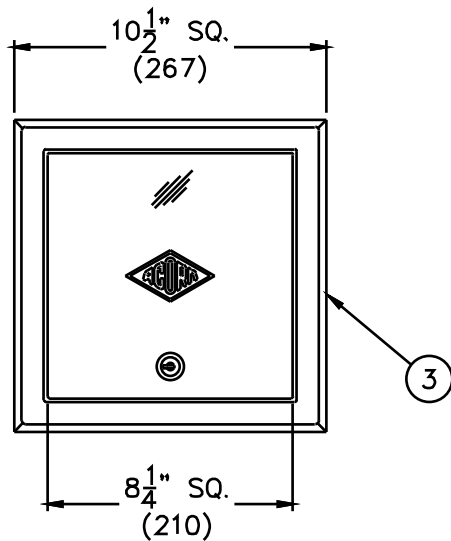

### Wall Frame with Door

**The Acorn Wall Frame with Door** provides an easy access to valves, controls, piping, and equipment with a neat, attractive wall opening.

**Wall frame** is fabricated entirely from type 304 stainless steel and all exterior surfaces polished to a satin finish. Wall frame is one piece construction without welded corners. Wide beveled flange covers irregularities in the wall opening.

**Door** includes a cam and cylinder lock with 2 keys. Concealed hinge is mounted in heavy reinforcing channel and allows the door to open full 150 degrees. After door is open, rugged, spring-loaded pivot pins permit quick removal of the door with a screwdriver.

# Hose & Supply Boxes 8292 Wall Frame with Door

**BASE MODEL NUMBER (Must Specify)**

-8292 Wall Frame with Door

**Product Options**

- \* None Available

Please visit [www.acorneng.com](http://www.acorneng.com) for most current specifications.

8292

**NOTES:**

1. Cam and Cylinder Lock.
2. Removable Door.
3. Beveled Flange.

<p><b>Important:</b> Installation instructions and current rough-in are furnished with each fixture. Do not rough in without certified dimensions. Dimensions are subject to manufacturer's tolerance of plus or minus 1/4" and change without notice. Acorn assumes no responsibility for use of void or superseded data. © Copyright 2004 Acorn Engineering Company</p>	
<p style="text-align: center;">Selection Summary</p> <p>Model No. &amp; Option _____</p> <p>Quantity _____</p>	<p style="text-align: center;">Approved for Manufacturing</p> <p>Company _____ Title _____</p> <p>Signature _____ Date _____</p>