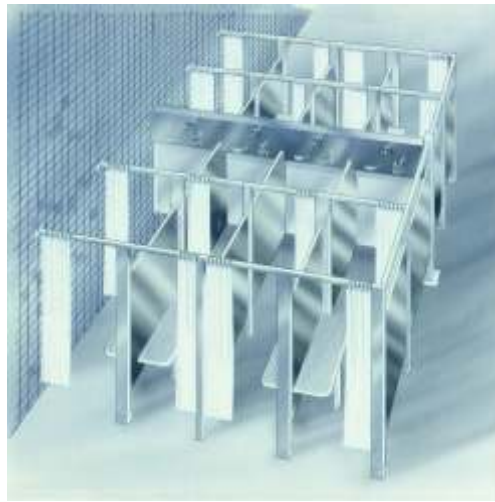

## Shower-Ware® 130MS Series

Diana Modular Privacy Compartments for Acme Type 3 Back-to-Back Showers

131-W-D-MS-SA

Fixture May Show Some Available Options

Please visit [www.acorneng.com](http://www.acorneng.com) for most current specifications.

### Diana Modular Privacy Compartments for Acme Type 3 Back-to-Back Showers

- **MS** Stainless Steel Modular Privacy Compartments provide a bathing area for each shower station.

**Hardware** for each compartment includes posts, headrails, brackets, and escutcheons. All hardware is vandal-resistant.

**Curtains** are white Herculite® material.

**Panels for - MS** are constructed using structural honeycomb core firmly cemented to the stainless steel panels. Formed molding interlocks panel edges under tension. Corners are welded and polished.

**Posts** are provided with a jackscrew type leveling system which is concealed by an escutcheon.

**Dressing Compartments**, when required, must be shown on contract drawings. The following should be added to the base specification for Acme Type 3 Back-to-Back Showers. Note: Submittal drawings must be provided by Acorn.