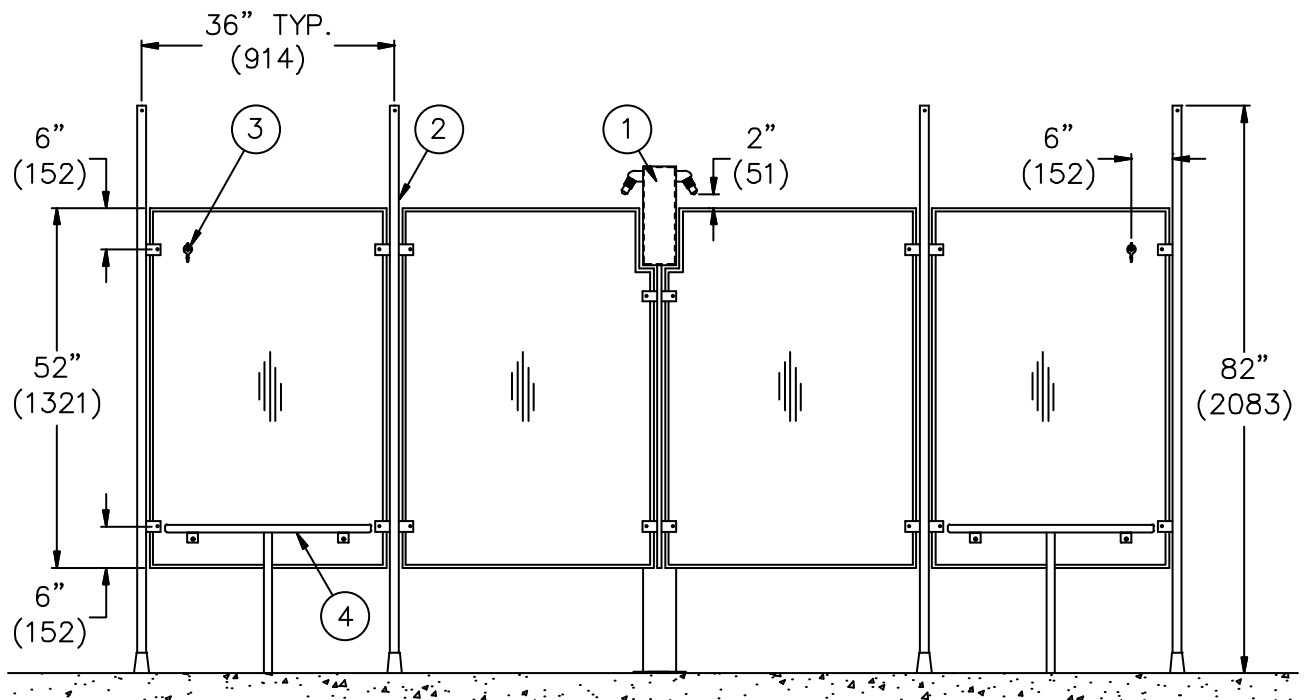

Shower-Ware® 130MS : Diana Modular Privacy Compartments for Acme Type 3 Back-to-Back Showers

BASE MODEL NUMBER (Must Specify)

Product Options

☐ - MS Modular Privacy Compartments (Stainless Steel)

☐ - SA Splash Panels

Note: Factory Created Compartment Layout Required.

Please visit www.acorneng.com for most current specifications.

NOTES:

1. Acme Back-to-Back Shower.
2. Post/Pilaster.
3. Robe Hook.
4. Teakwood Seat.

MODEL# 130-MS SERIES

Important: Installation instructions and current rough-in are furnished with each fixture. Do not rough in without certified dimensions. Dimensions are subject to manufacturer's tolerance of plus or minus 1/4" and change without notice. Acorn assumes no responsibility for use of void or superseded data. © Copyright 2007 Acorn Engineering Company	
Selection Summary Model No. & Option _____ Quantity _____	Approved for Manufacturing Company _____ Title _____ Signature _____ Date _____