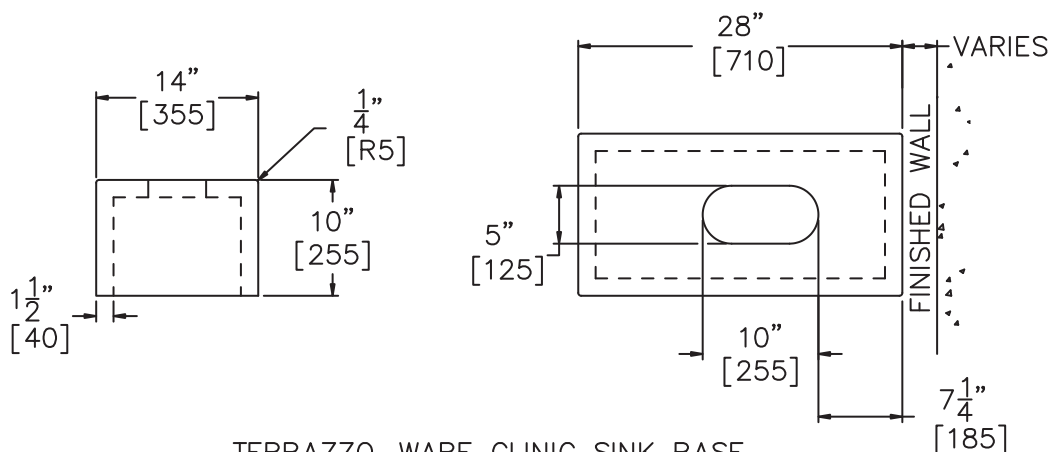

Terrazzo-Ware™: CSB Clinic Sink Base

CSB

Fixture May Show Some Available Options

Please visit www.acorneng.com for most current specifications.

Terrazzo Clinic Sink Base

Clinic Sink Base is designed to be used with a vitreous china clinic service sink to raise the height of service sink to avoid awkward bending. The universal design fits the rough-ins for all major fixture manufacturers.

Terrazzo-Ware™: Clinic Sink Base

TERRAZZO-WARE CLINIC SINK BASE

| | |
|---|--|
| <p>Important: Installation instructions and current rough-in are furnished with each fixture. Do not rough in without certified dimensions. Dimensions are subject to manufacturer's tolerance of plus or minus 1/4" and change without notice. Acorn assumes no responsibility for use of void or superseded data. © Copyright 2007 Acorn Engineering Company</p> | |
| <p>Selection Summary</p> <p>Model No. & Option _____</p> <p>Quantity _____</p> | <p>Approved for Manufacturing</p> <p>Company _____ Title _____</p> <p>Signature _____ Date _____</p> |