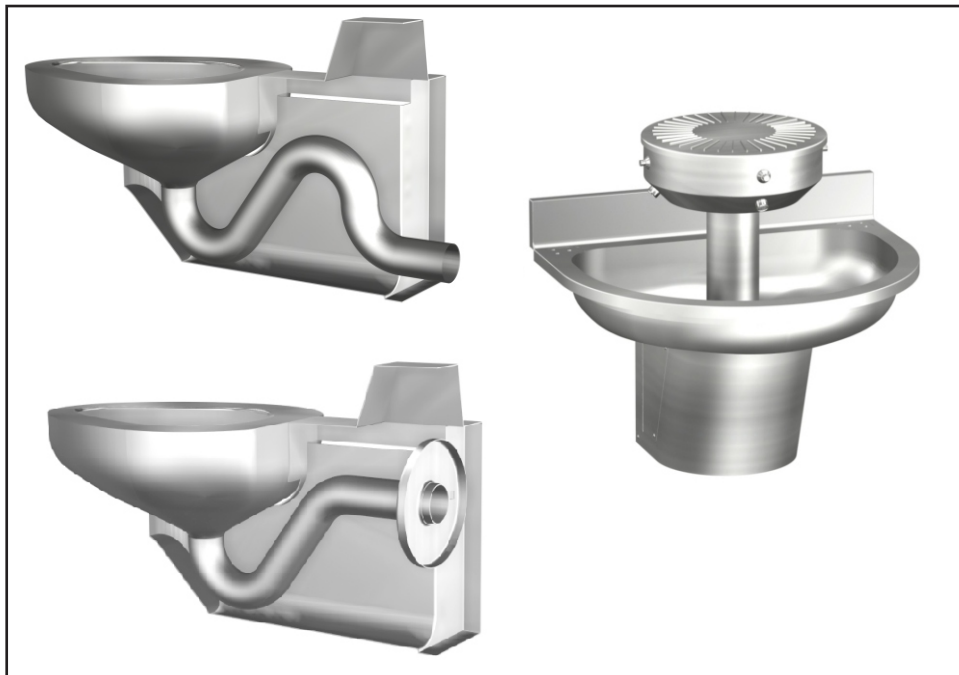

Option -1

Off-Floor, Wall Outlet -

The fixture is wall hung, mounted off the floor and is plumbed for a wall waste outlet. This option applies to toilets, Urinals, lavatories, drinking fountains, and group wash units.