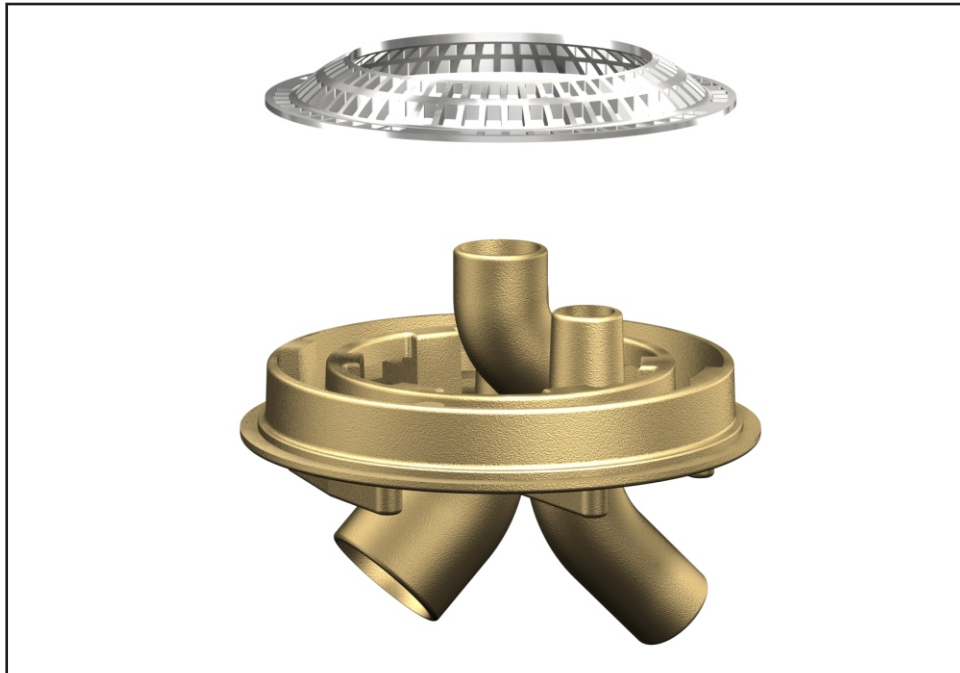

Option -B15

Shower Drain Base Bottom Supply with Dome Grate for Center Vent -

Provides a cast iron shower mounting base and drain for use with 600 and 700 series column showers. Drain includes a 3" no-hub outlet connection, 2" IPS center vent pipe connection, clamping collar and supply inlet openings. Dome grate is chrome plated cast bronze and secures to clamping collar. Shower fixture may not be provided with drain opening punching at bottom of column.