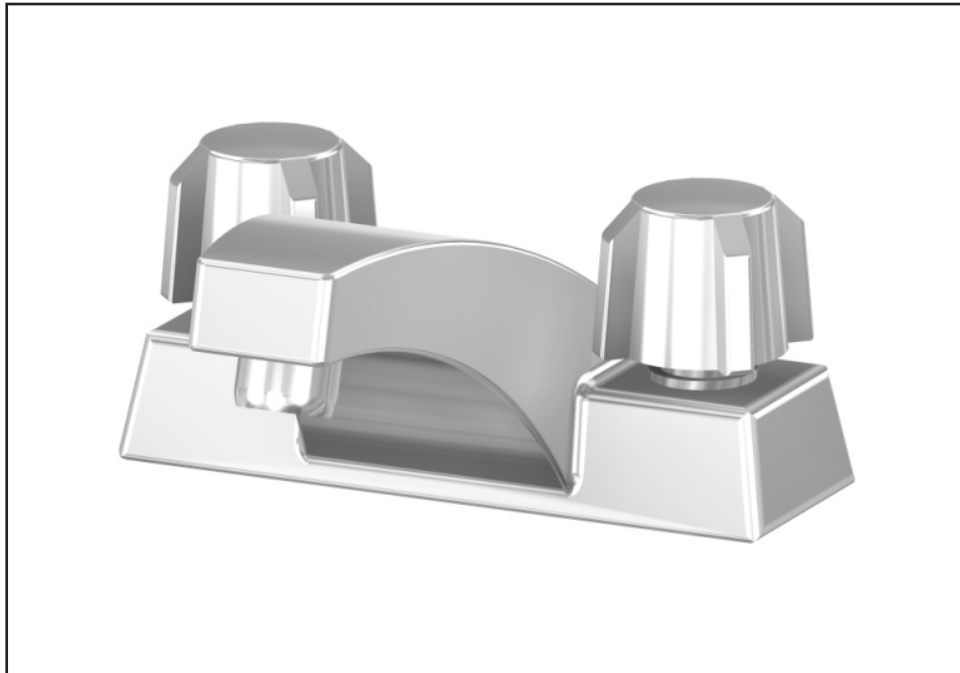

Option -CSS

Center Set with Spout -

This option provides a chrome-plated centerset spout furnished with mounting collars and nuts.

Please visit www.acorneng.com for most current specifications.

⚠ WARNING: Cancer and Reproductive Harm - www.P65Warnings.ca.gov