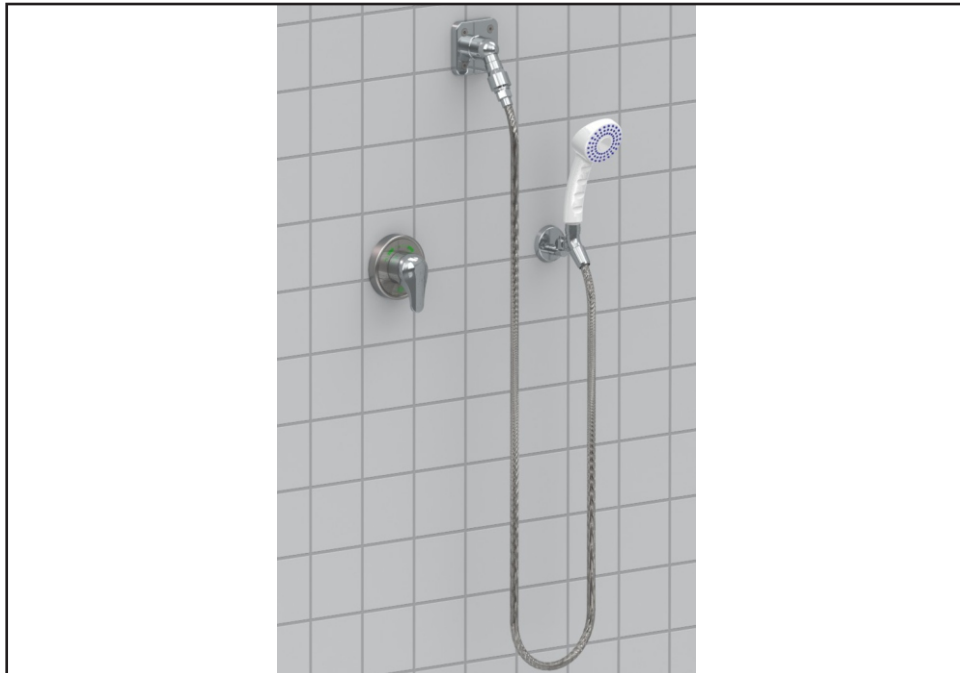

Option -DIV-FX

Diverter Valve with Handheld Shower & 60" Stainless Steel Hose-

This option is only available for Zenith built-in 500 series showers. It provides a lever handle diverter valve and a hand shower with a 60" stainless steel hose and a mounting bracket.