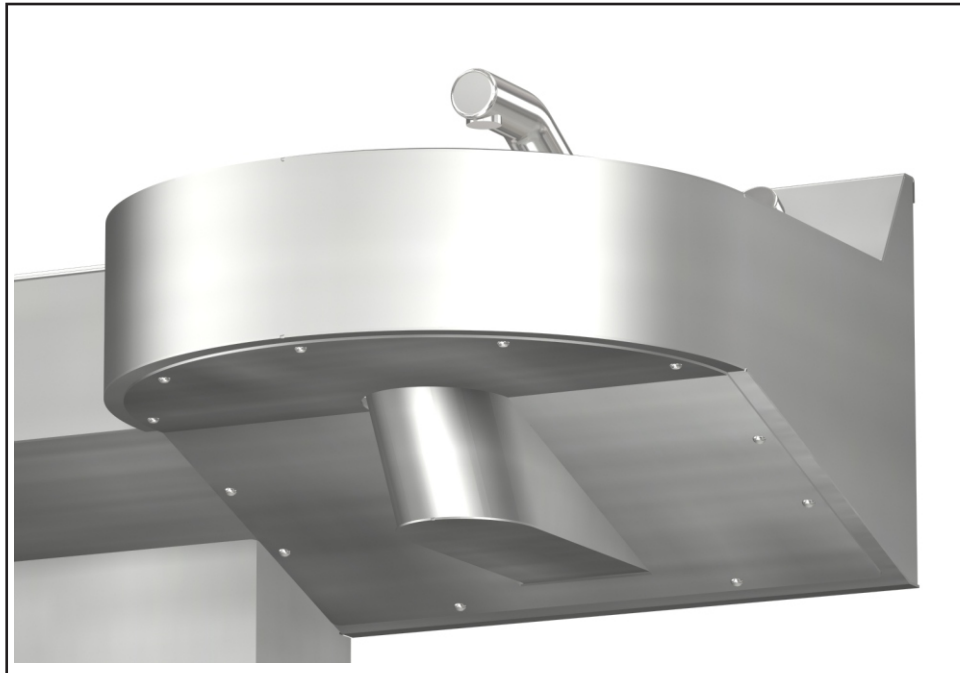

### Enclosed Bottom -

This option provides a removable stainless steel enclosure to completely conceal drain waste fitting, supply and waste connections, and under basin(s). Works in conjunction with standard stainless steel trap enclosure to fully conceal bottom of unit. (Not available with -SSN 2-1/2" High Narrow Skirt.)