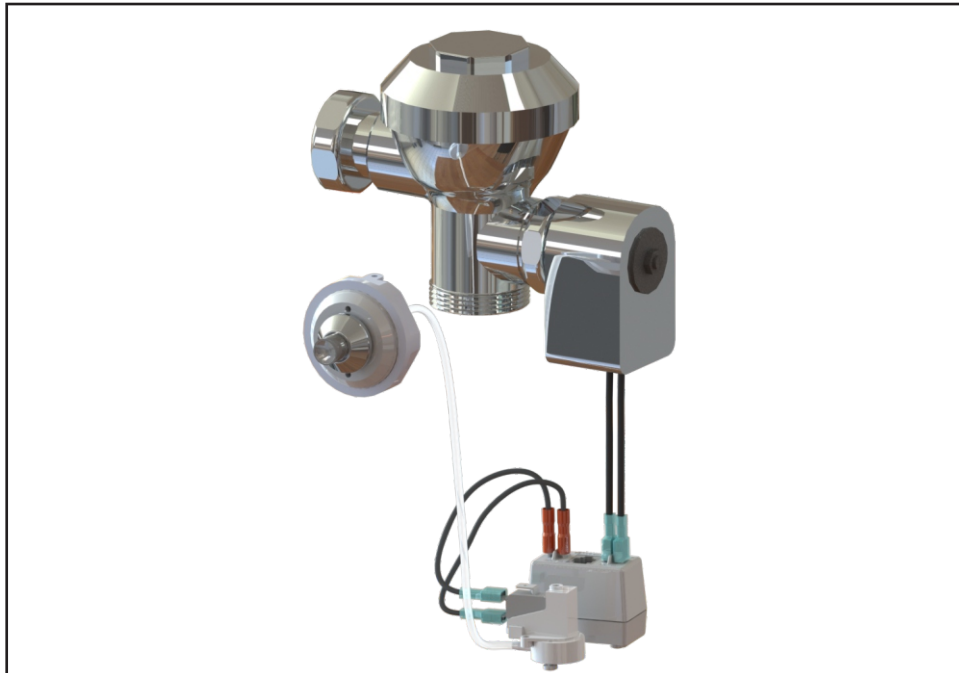

### Electronic Valve System Flush Valve -

This flush valve assembly is intended to be used with Master-Trol Valve Controller and can be used on combys, toilets and urinals. The 24VAC solenoid operated flush valve features pushbutton activation and is ADA compliant. Refer to EVS catalog sheets regarding Master-Trol options and technical data.