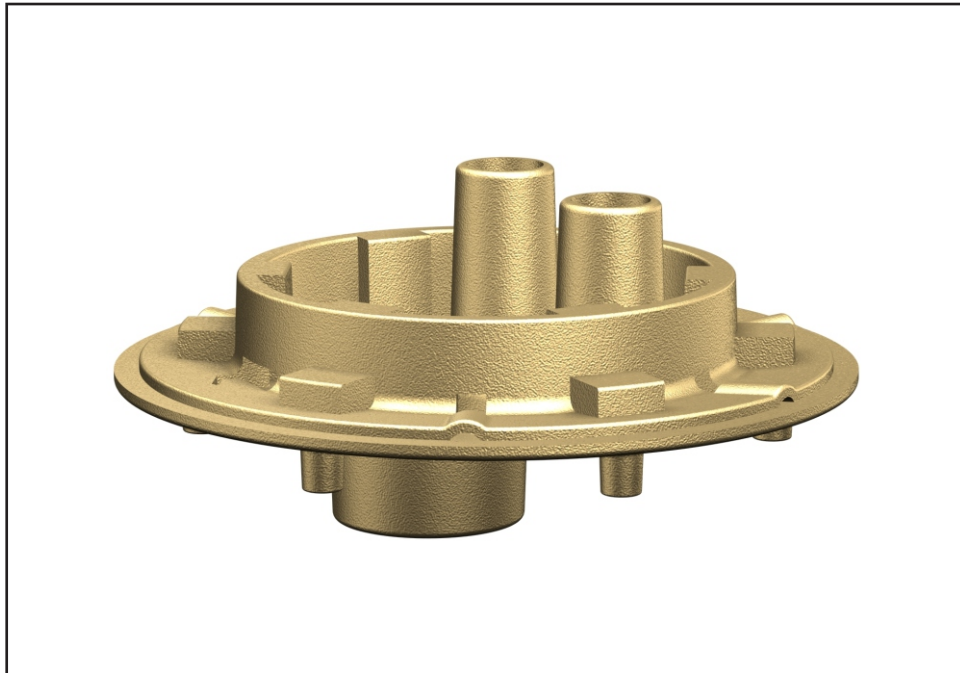

Option -FO

4" No-Hub Waste Outlet -

This option is available with B11, B21, T11 and T21 drains and is provided in lieu of 3" standard.

Please visit www.acorneng.com for most current specifications.

⚠ WARNING: Cancer and Reproductive Harm - www.P65Warnings.ca.gov