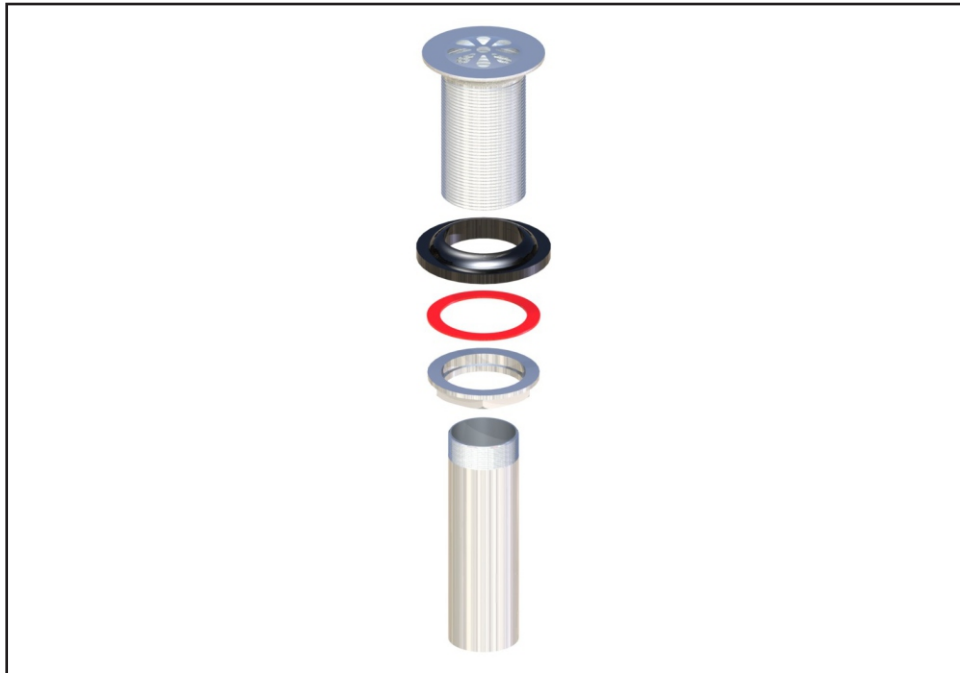

Option -GT

Grid Strainer and Tailpiece -

Designed for use with Tubular P-Trap (Suffix Option -TPT), this chrome-plated, cast bronze strainer includes a 1-1/4" chrome-plated brass tailpiece.

Please visit www.acorneng.com for most current specifications.