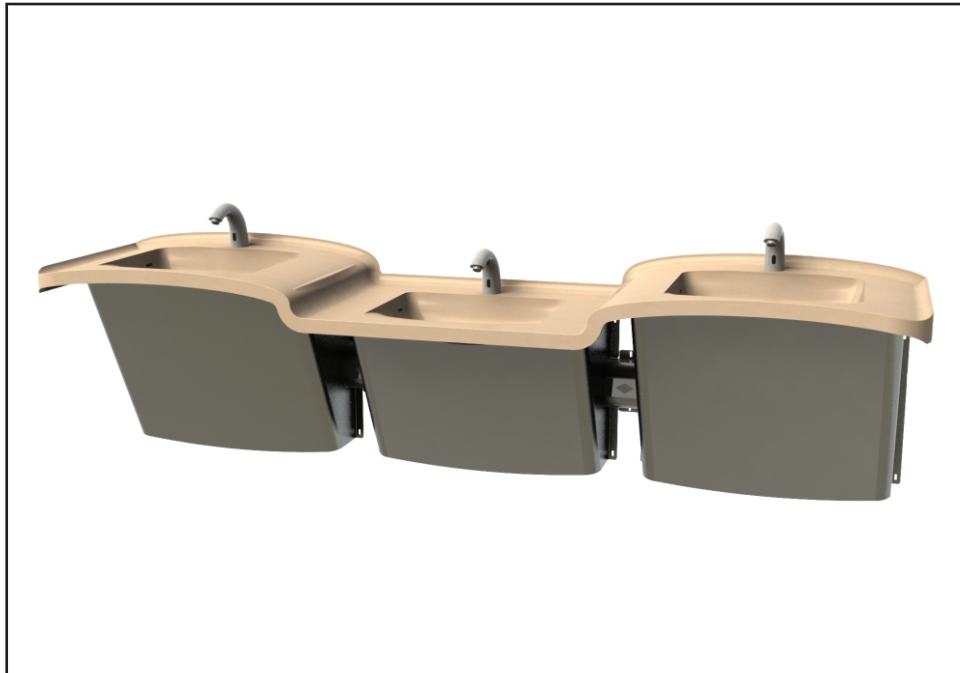

## Option -HLH

### Hi-Lo-Hi Deck Configuration -

This configuration is only available for the 3753 and provides a single ADA compliant height center station and two higher outer stations.

Please visit [www.acorneng.com](http://www.acorneng.com) for most current specifications.