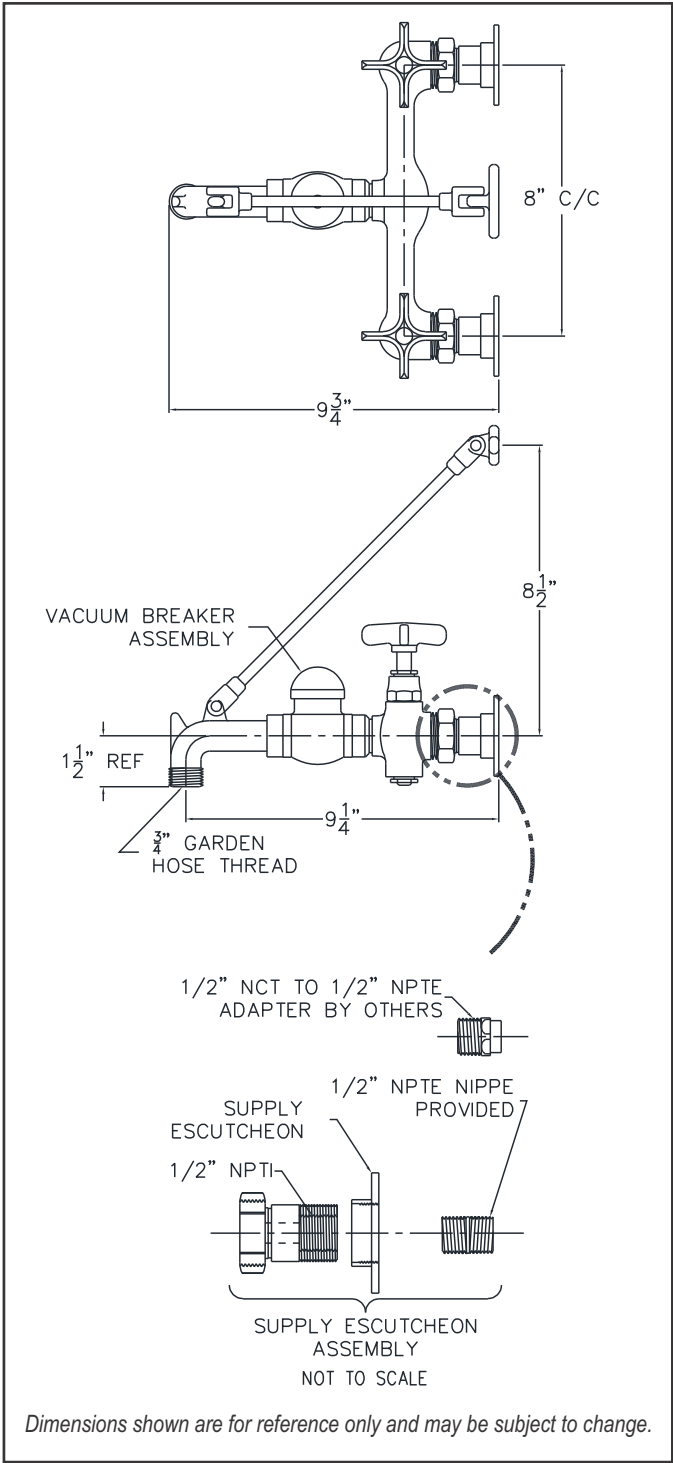

Option -KFC

Utility Faucet w/Chrome Finish (H&C)-

This mop sink option provides a two handle, 8" centerset, wall mounted, utility faucet. Faucet features brass construction with rough chrome finish, pail hook with 9-1/4" reach, wall brace, vacuum breaker, threaded spout & 1/2" NPTF inlets.