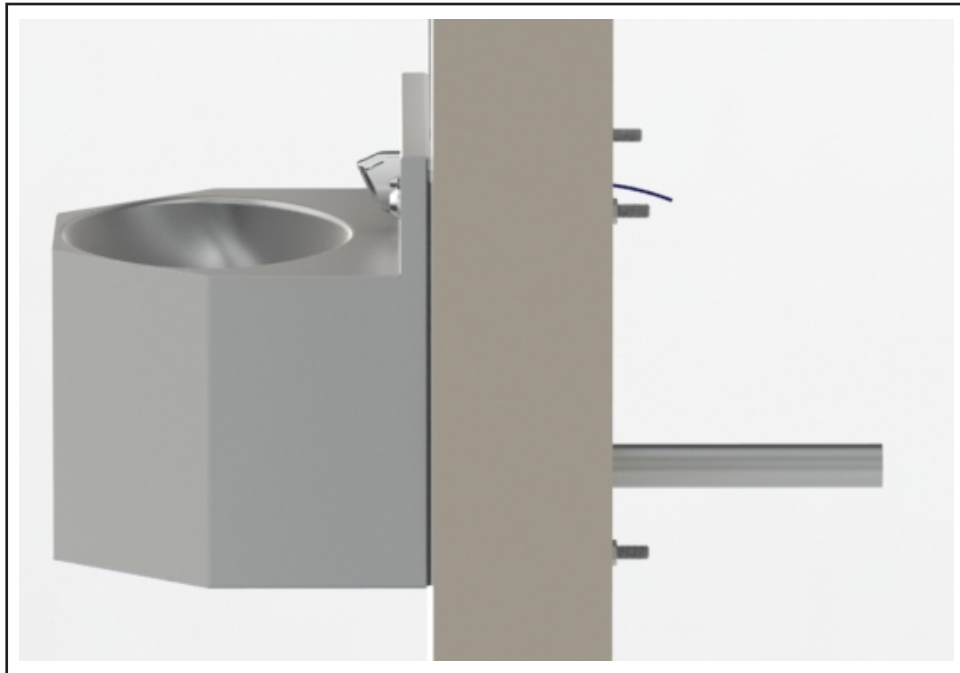

Option -LWE

Lavy Waste Extended To Be Specified -

Most fixtures include a waste that extends 3" beyond the rear of the unit. This option allows you to specify the length for an extended lavy waste beyond the fixture thru the wall for connection.