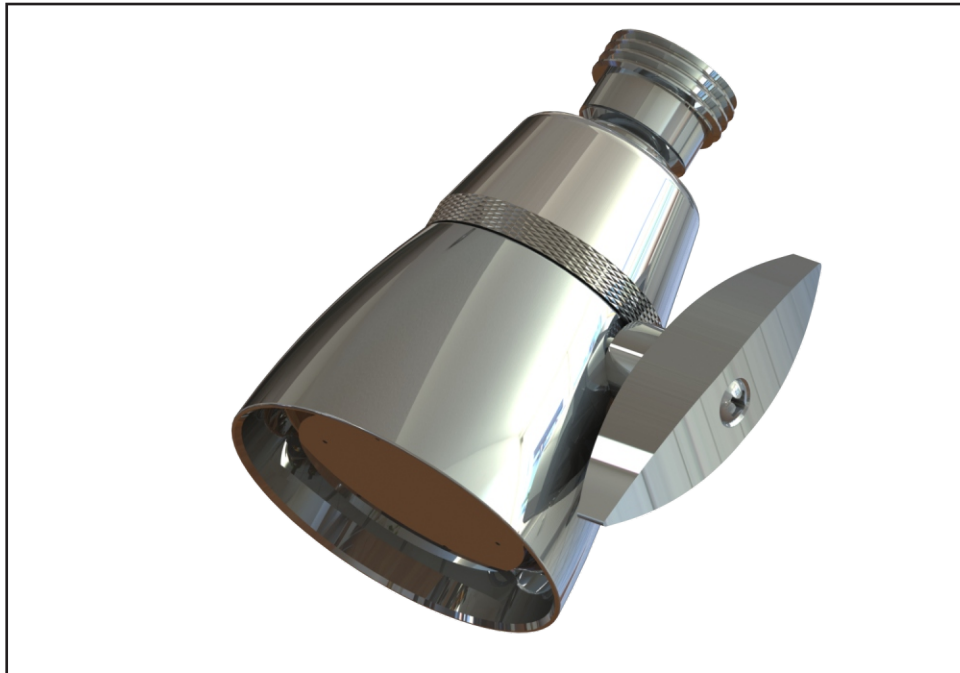

Option -MSH

Multi-Stream Head - The Multi-Stream, Ball Joint Shower Nozzle is available on all Acorn Shower-Ware® systems. The spray pattern is created through a multiple orifice design and is bather adjustable to create a narrow stream or wide pattern. It is ideal in areas that are not prone to vandalism, such as hotels and athletic clubs where the user may desire a more luxuriant shower. Unit may be configured for standard Shower-Ware showerhead or for Bent Arm applications.