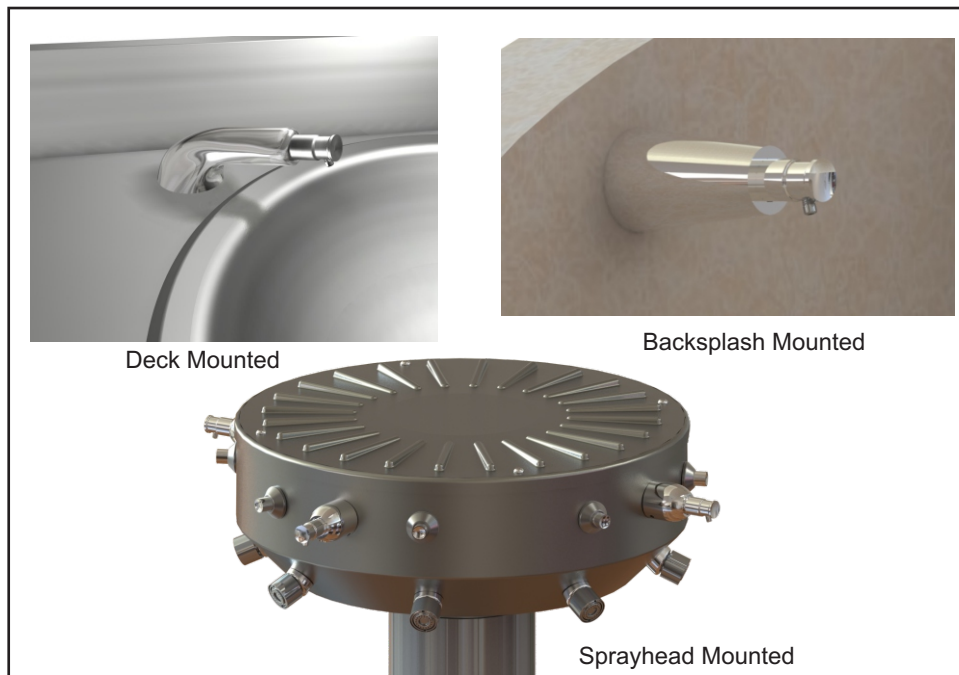

Option -PDM

Metering Liquid Soap Dispenser -

This option provides an individual deck mounted pump dispenser for each basin (Meridian) or every other station (Wash-Ware). Dispenser features anti-rotation pin to maintain discharge nozzle over basin. Option includes a reservoir featuring a separate refill. Not available for Corterra Kurve washbasins model number: 3791, 3792 and 3793.