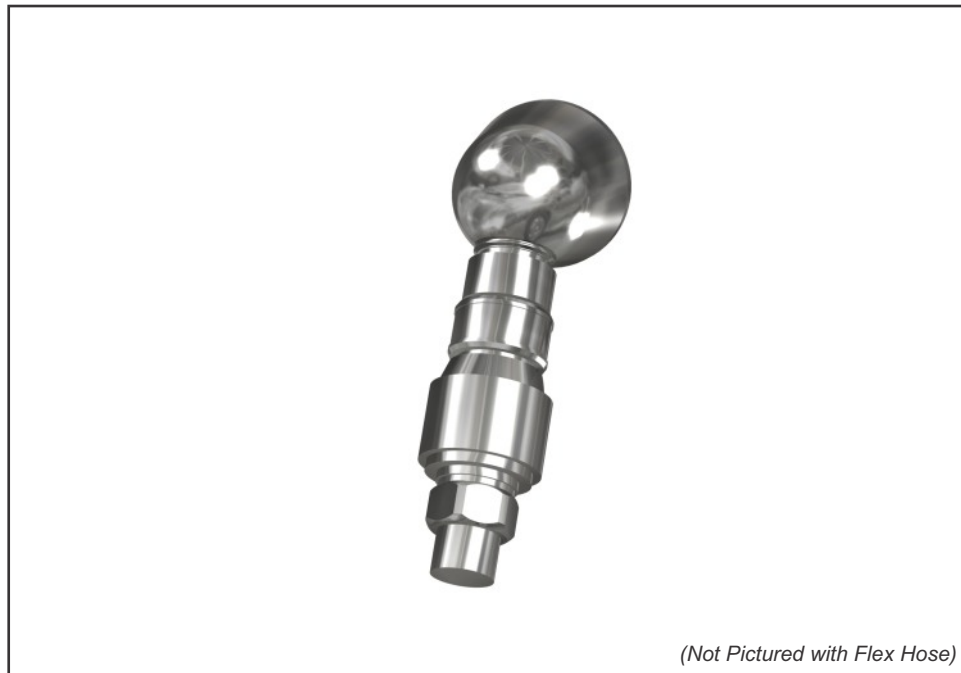

Option -QD | -QD-PSO

-QD Quick Disconnect

This option provides a male and female stainless steel quick disconnect coupler assembly to allow for easy removal of the Hand Shower and Hose assembly, possibly for storage to prevent vandalism. Standard -QD model will allow water to flow through the Socket end when user diverts water to outlet with Flex Shower Hose removed.

-QD-PSO Quick Disconnect with Positive Shut-Off

This option provides a male and female stainless steel quick disconnect coupler assembly to allow for easy removal of the Hand Shower and Hose assembly, possibly for storage to prevent vandalism. When the Plug end with Hose is removed the remaining Socket end will not allow water to flow through when diverted to the Hand Shower.