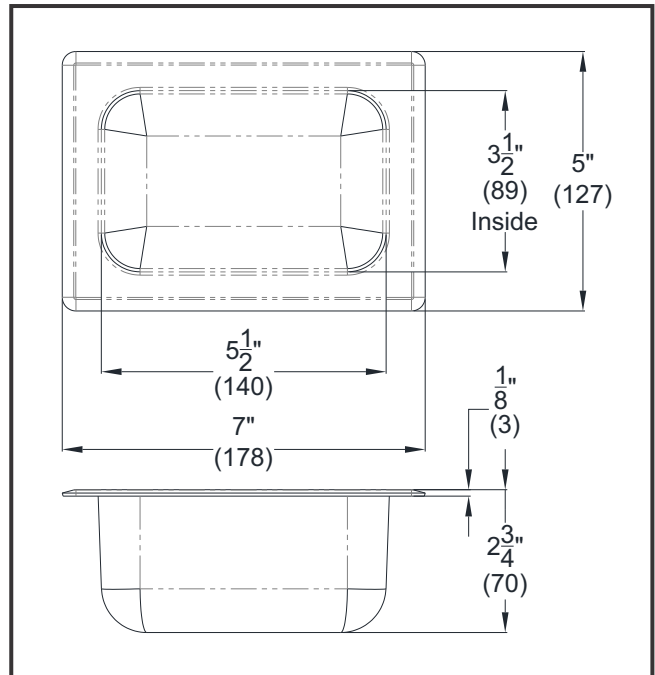

Option -RD

Recessed Soap Dish -

Recessed Soap Dish is optionally available or provided as standard (ADA models) for Commercial and Security Shower fixtures and is constructed of 16 gauge (0.063), type 304 stainless steel and includes Air-circulation Dimples. Exterior of Flange is finished with a #4 satin finish with bead blasted matte interior. Soap Dish is securely mounted from the rear of the Shower Panel to prevent removal.