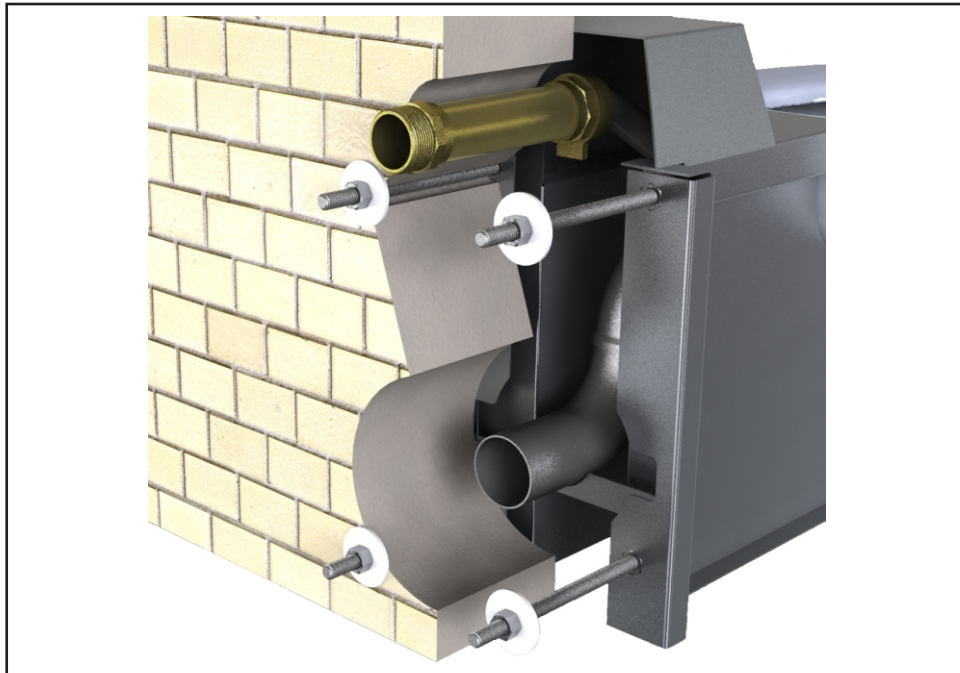

Option -RM

Rear Mount -

This option provides a secure mount from the rear of the fixture and requires chase access.

Please visit www.acorneng.com for most current specifications.

⚠ WARNING: Cancer and Reproductive Harm - www.P65Warnings.ca.gov