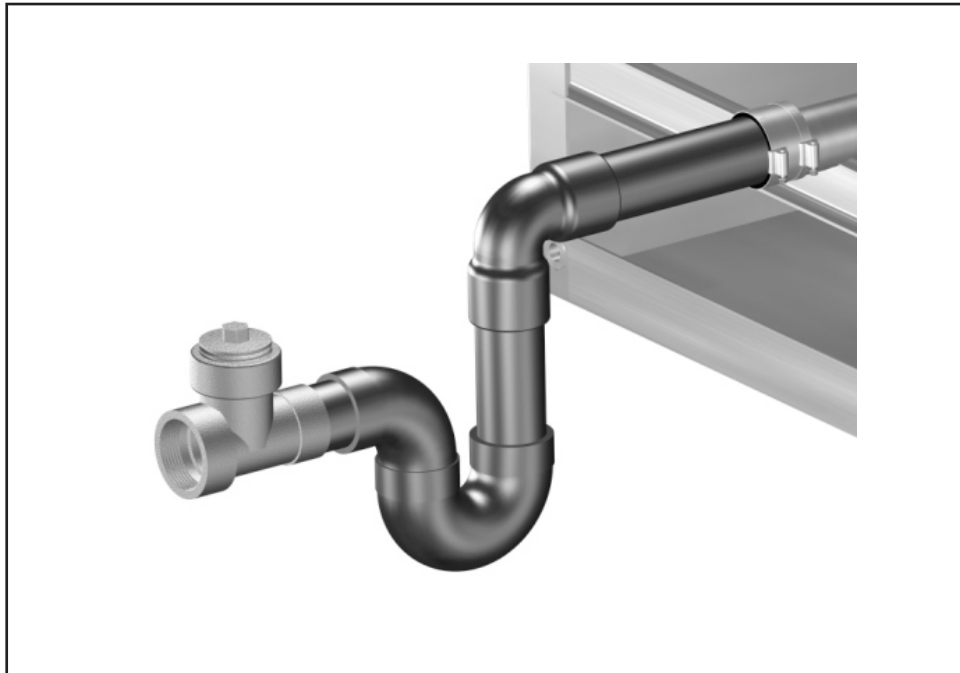

Option -TW1

Cabinet Shower and Service Sink Thru Wall Waste Connection with P-Trap and Cleanout -

This option provides a separate waste extension, P-Trap and cleanout to allow convenient cleaning in the event of a line blockage. All fittings are copper or cast bronze.