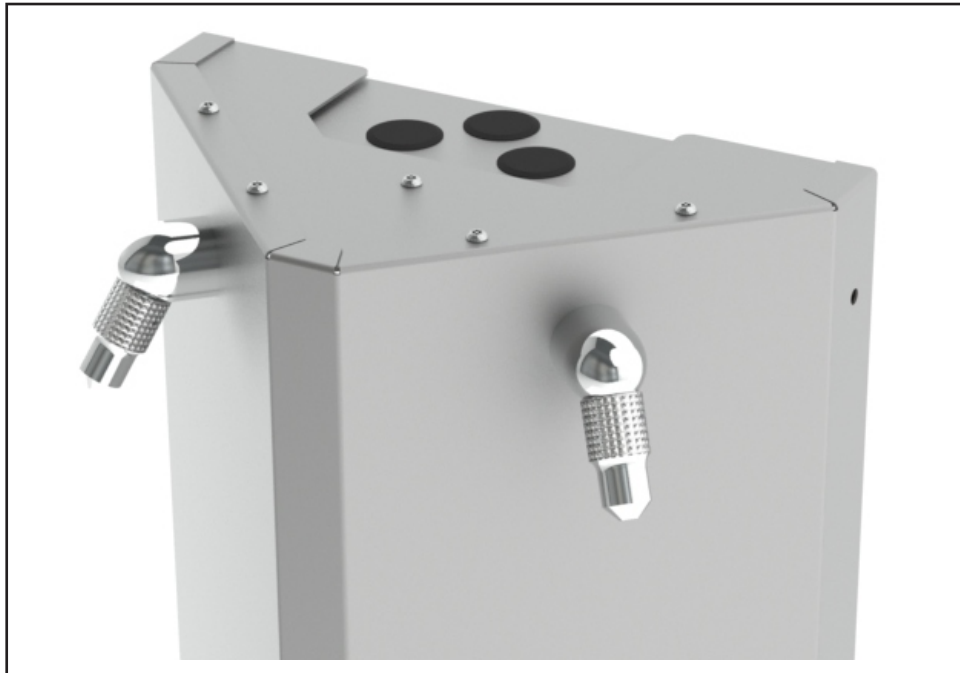

Option -T

Top Supply -

This option is for the supplies to be connected above the shower on the shower of the wall. This option is often combined with -SC (supply cover) to conceal the plumbing.

Please visit www.acorneng.com for most current specifications.