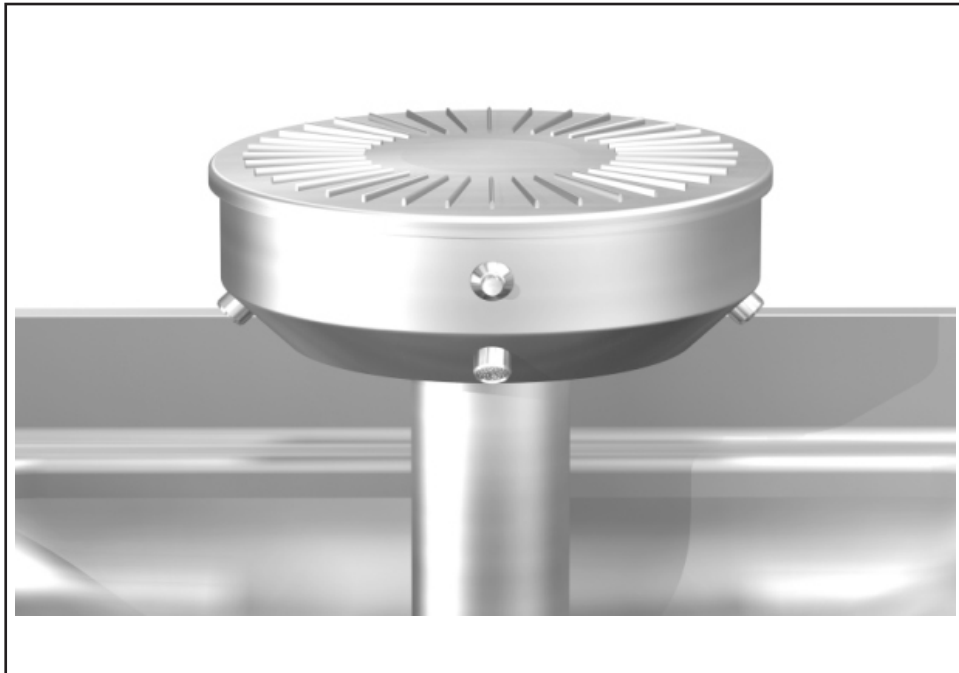

Option -WW

Water Waster Non-Sectional Controls -

The activation of a single hand or foot pushbutton activates all spray nozzles simultaneously. Option is shown with hand pushbuttons.

Please visit www.acorneng.com for most current specifications.