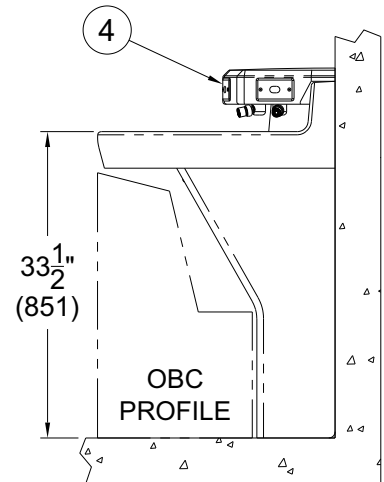

- JH31 31" ADA/CBC Children's Rim Height

SUPPLY AND VENT

Not applicable to this model

Please visit www.acorneng.com for most current specifications.

NOTES:

1. -H Hand Operated Pushbutton
2. Spray Nozzle
3. Access Panel
4. -SO Sensor Operation

MODEL #3604-2-H

ADA PROFILE

OBC PROFILE

MODEL #3604-2-SO

WARNING: Cancer and Reproductive Harm - www.P65Warnings.ca.gov

<p>Important: Installation instructions and current rough-in are furnished with each fixture. Do not rough in without certified dimensions. Dimensions are subject to manufacturer's tolerance of plus or minus 1/4" and change without notice. Acorn assumes no responsibility for use of void or superseded data. © Copyright 2006 Acorn Engineering Company</p>	
<p style="text-align: center;">Selection Summary</p> <p>Model No. & Option _____</p> <p>Quantity _____</p>	<p style="text-align: center;">Approved for Manufacturing</p> <p>Company _____ Title _____</p> <p>Signature _____ Date _____</p>