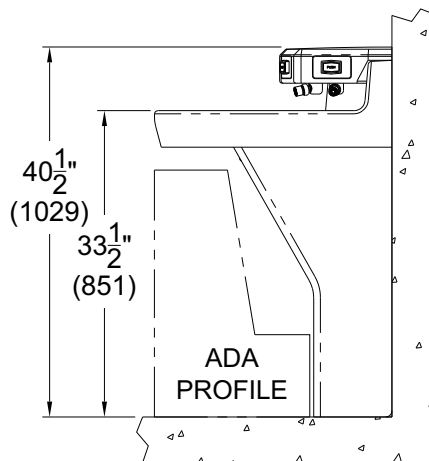

MODEL #3604-2-H

ADA PROFILE

OBC PROFILE

MODEL #3604-2-SO

WARNING: Cancer and Reproductive Harm - www.P65Warnings.ca.gov

<p>Important: Installation instructions and current rough-in are furnished with each fixture. Do not rough in without certified dimensions. Dimensions are subject to manufacturer's tolerance of plus or minus 1/4" and change without notice. Acorn assumes no responsibility for use of void or superseded data. © Copyright 2006 Acorn Engineering Company</p>	
<p style="text-align: center;">Selection Summary</p> <p>Model No. & Option _____</p> <p>Quantity _____</p>	<p style="text-align: center;">Approved for Manufacturing</p> <p>Company _____ Title _____</p> <p>Signature _____ Date _____</p>