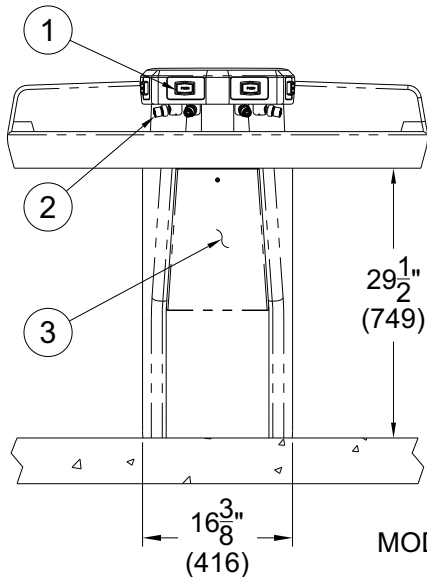

MODEL #3604-2-H

ADA PROFILE

OBC PROFILE

MODEL #3604-2-SO

WARNING: Cancer and Reproductive Harm - www.P65Warnings.ca.gov

<p>Important: Installation instructions and current rough-in are furnished with each fixture. Do not rough in without certified dimensions. Dimensions are subject to manufacturer's tolerance of plus or minus 1/4" and change without notice. Acorn assumes no responsibility for use of void or superseded data. © Copyright 2006 Acorn Engineering Company</p>	
<p style="text-align: center;">Selection Summary</p> <p>Model No. & Option _____</p> <p>Quantity _____</p>	<p style="text-align: center;">Approved for Manufacturing</p> <p>Company _____ Title _____</p> <p>Signature _____ Date _____</p>