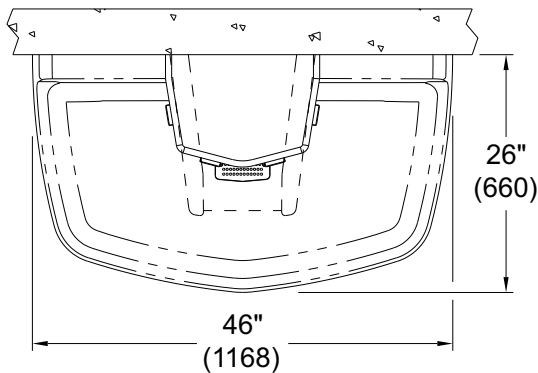

Wash-Ware®: 3604 Acorn Terrazzo Quad-Lav - 4 Station - ADA Compliant

MODEL NUMBER AND OPTIONS SELECTION

BASE MODEL NUMBER (Must Specify)

☒ -3604 On-Floor, Semi-Circular, 4 Station Quad-Lav

FIXTURE MOUNTING AND WASTE (Must Specify)

☒ -2 On-Floor, Wall Outlet

OPERATION (Must Specify)

- ☐ -H Hand Operation
- ☐ -PPZ Programmable Piezo Pushbutton Electronic Metering
- ☐ -SO Sensor Operation
- ☐ -SO-BAT Sensor Operation (Batteries Not Included)

TERRAZZO® COLOR OPTIONS (Must Specify)

Color: _____
(Refer to <https://www.acorneng.com/terrazzo-colors>)

PRODUCT OPTIONS

- ☐ -PDM Metering Liquid Soap Dispenser
- ☐ -ST Single Temperature Supply

RIM HEIGHT OTHER THAN STANDARD

Note: 34" Max Rim Height - Complies to ADA, OBC and CBC

- ☐ -JH31 31" ADA/CBC Children's Rim Height

SUPPLY AND VENT

Not applicable to this model

Please visit www.acorneng.com for most current specifications.

NOTES:

1. -H Hand Operated Pushbutton
2. Spray Nozzle
3. Access Panel
4. -SO Sensor Operation