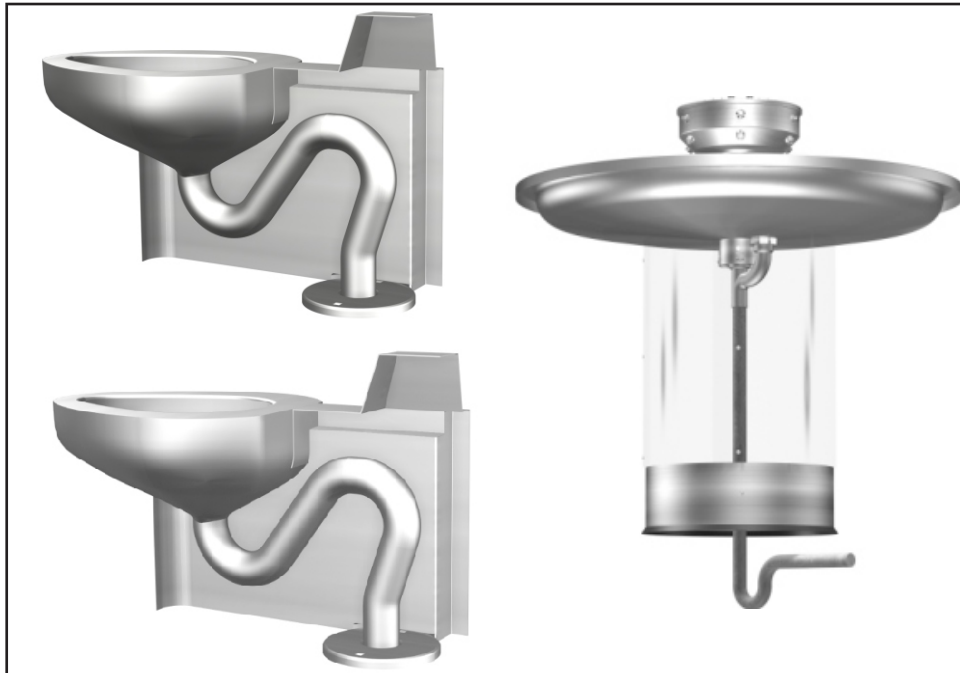

Option -3

On-Floor, Floor Outlet-

The fixture is mounted on the floor and is plumbed for a floor waste outlet. This option applies to toilets, Urinals, lavatories, drinking fountains, and group wash units.