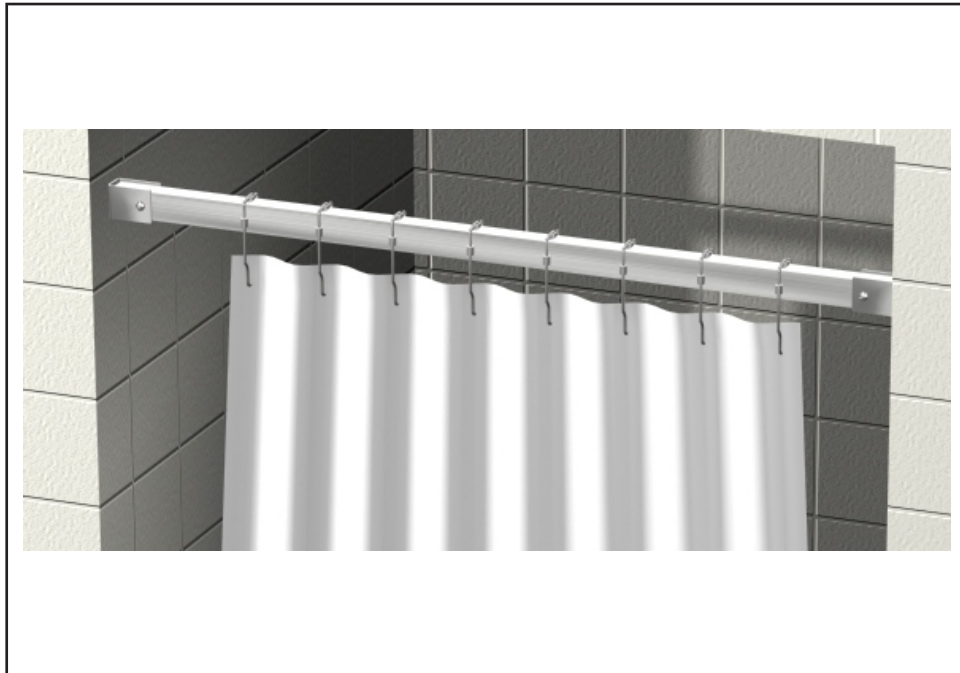

### Curtain and Headrail -

This option provides a 36" long stainless steel curtain rail with a white Herculite® curtain. Curtain rail includes hooks and mounting clips to wall and is intended for installation within an alcove.