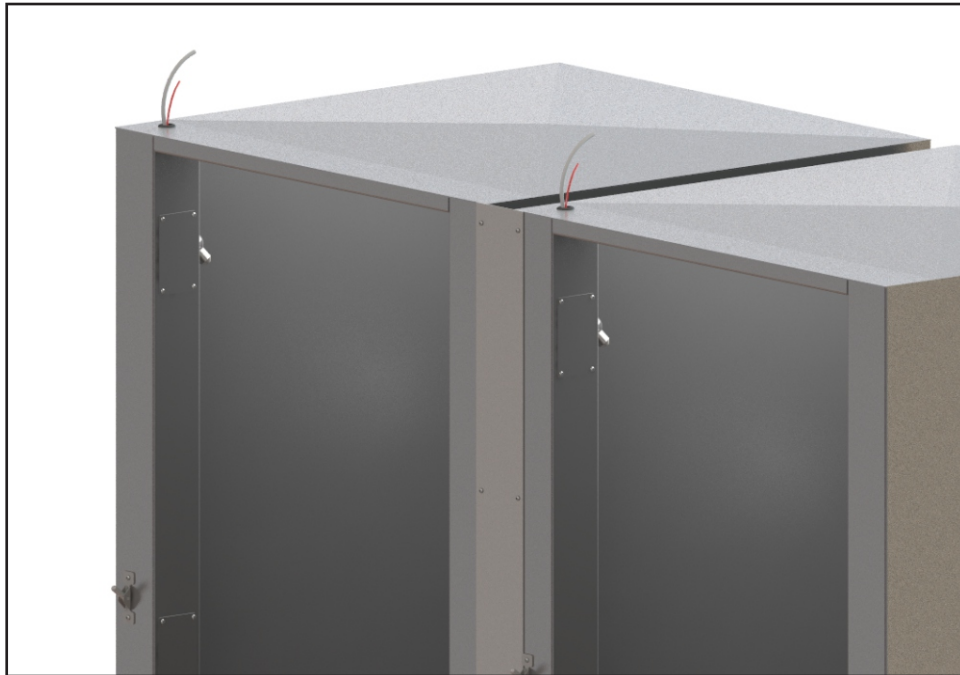

Option -CHV-C

Center -

This vertical cabinet closure functions as a finishing strip between two shower cabinets, concealing any gaps by joining the left front of one cabinet to the right front of the adjoining cabinet.