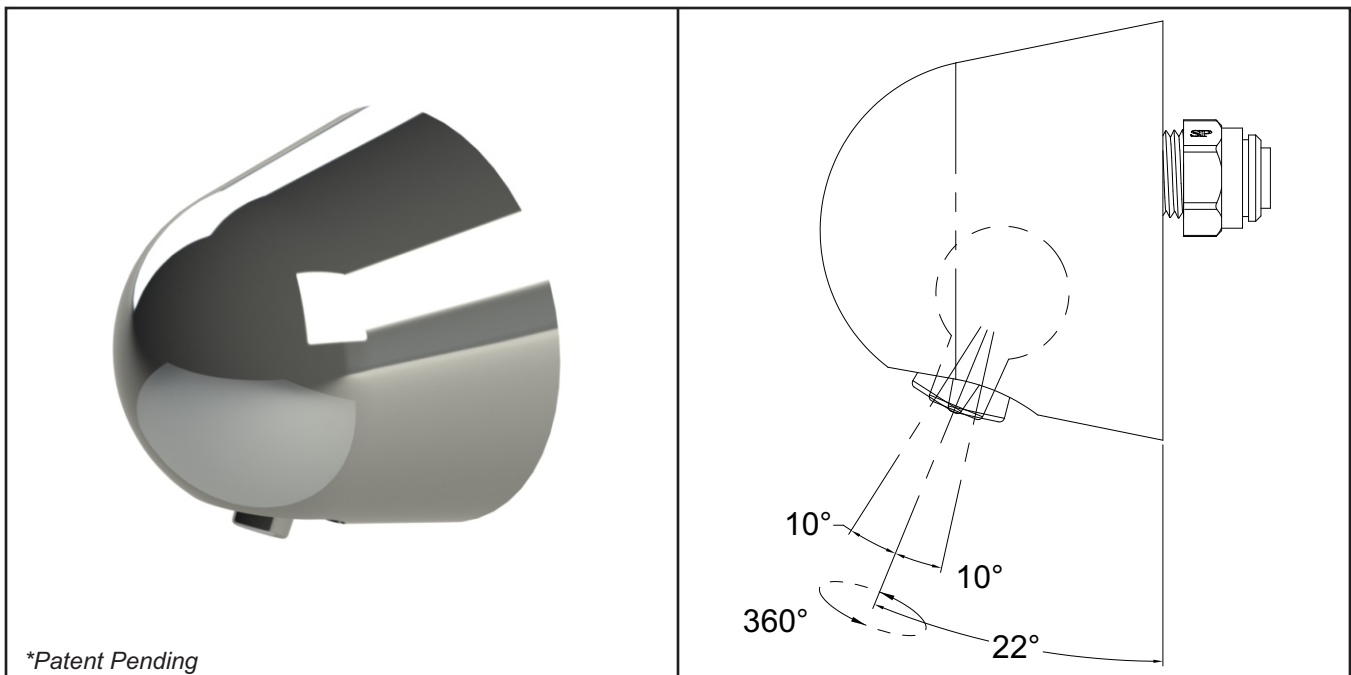

Option -CSHS

Conical Showerhead w/ Swivel -

A chrome plated conical shaped Ligature Resistant Showerhead that provides user-adjustable universal swivel angle adjustment both vertically and horizontally. Designed for vandal prone areas and mental health facilities.

Features:

- Ligature Resistant Conical Shape
- Rear Mounted Vandal Resistant Design
- Solid Brass and Stainless Steel Construction
- CBC (California Building Code) 1115B.4.4.6 Compliant
- ADA Compliant when mounted 48" AFF Above Finished Floor
- Ball Joint Cartridge provides 20-degree user-adjustable spray angle; this universal adjustment can be made both vertically and horizontally
- Non-Adjustable Cone Spray Pattern, Self-Cleaning, Self-Draining and Scale Resistant
- 1/4" OD Push-in Inlet Fitting