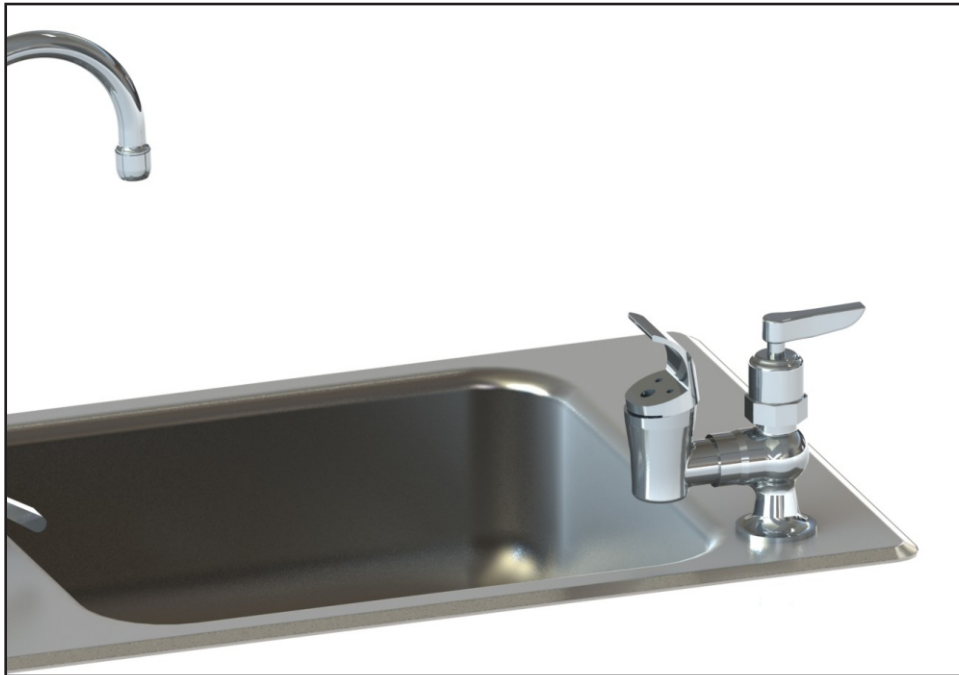

## Option -DMB-CLC

### **Deck-Mounted Bubbler w/Lever Handle & Chrome Mouthguard -**

This option provides a deck-mounted bubbler with a stainless steel lever handle and a chrome finished interchangeable mouthguard.

Please visit [www.acorneng.com](http://www.acorneng.com) for most current specifications.