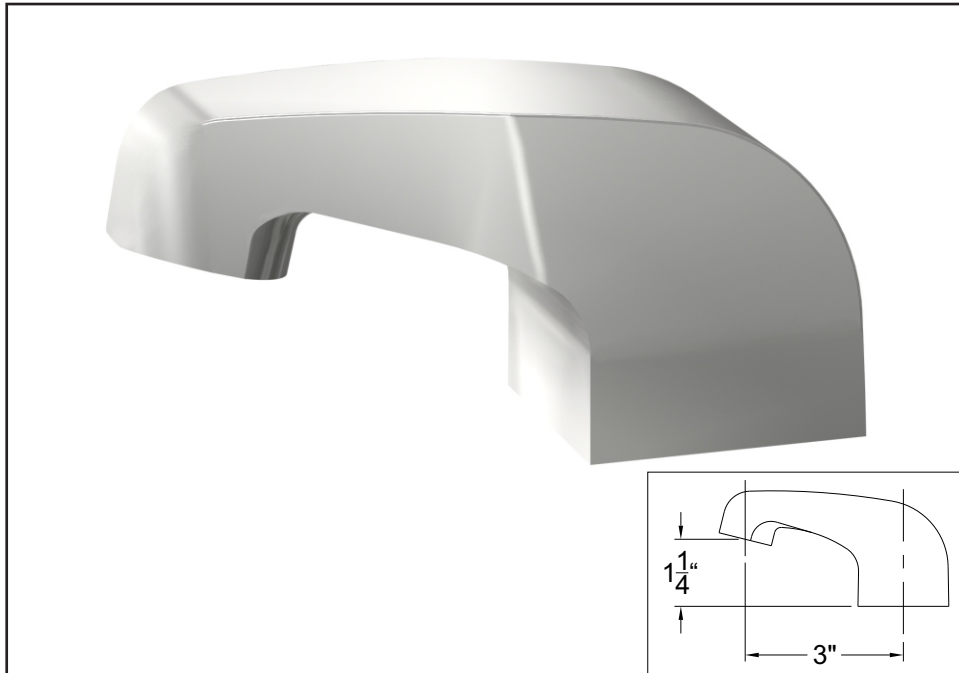

Option -DMS

Deck-Mounted Spout -

This option is available on lavatories and Combys with a deck mounted spout. Refer to respective submittal for availability. Used in conjunction with an Air-Control valve. Spout is machined of lead free brass with chrome plate finish.