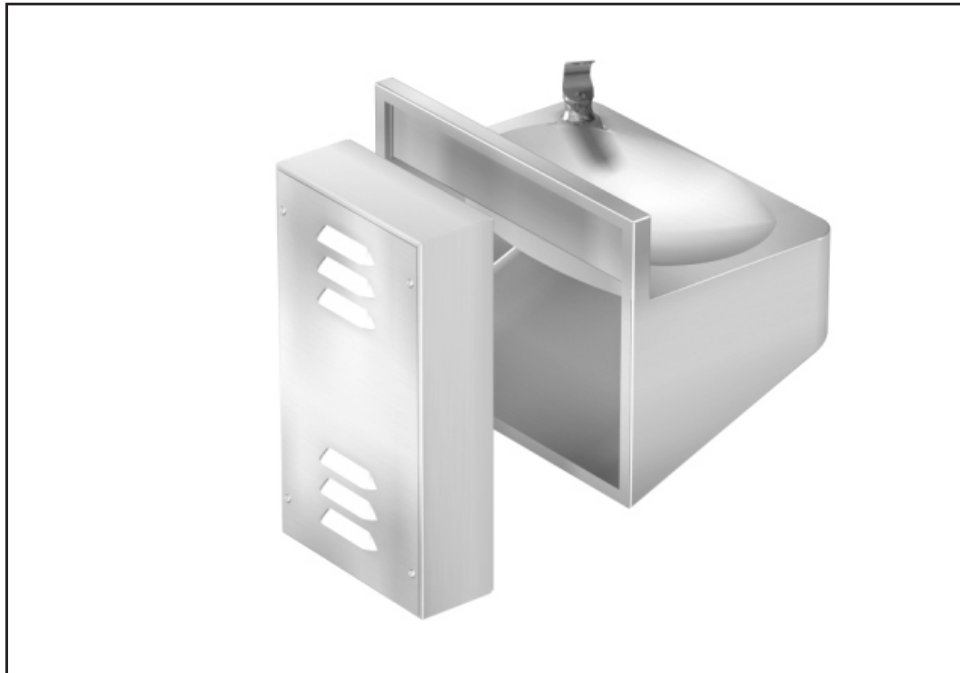

Option -FP

Freeze Resistant Box -

This option provides a surface mounted box with cover positioned directly behind the fixture and wall to conceal P-trap and single temp Air-Control valve assembly. Valve includes a drain down valve which drains into P-trap receptacle when valve is not in use. Fixture mounted on exterior wall remains free of any residual water which may damage plumbing. Box must be installed where room temperature remains above freezing.