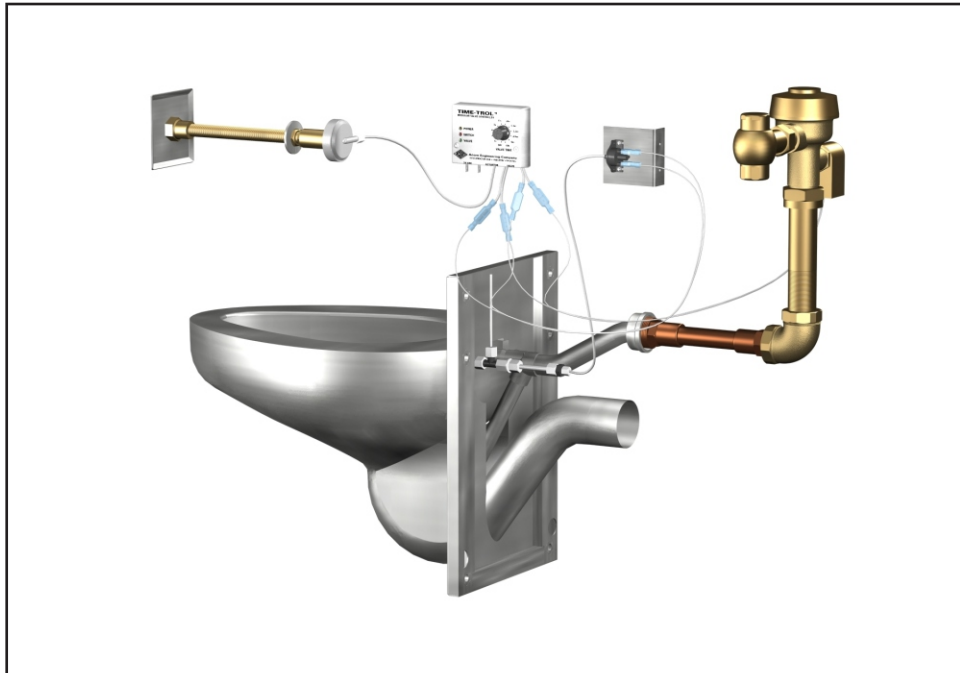

Option -FTE

Flood-trol Electronic -

This option may be used in conjunction with the MVC or EVS Electronic Flush Valve(s) and includes an automatic reset feature.

Please visit www.acorneng.com for most current specifications.