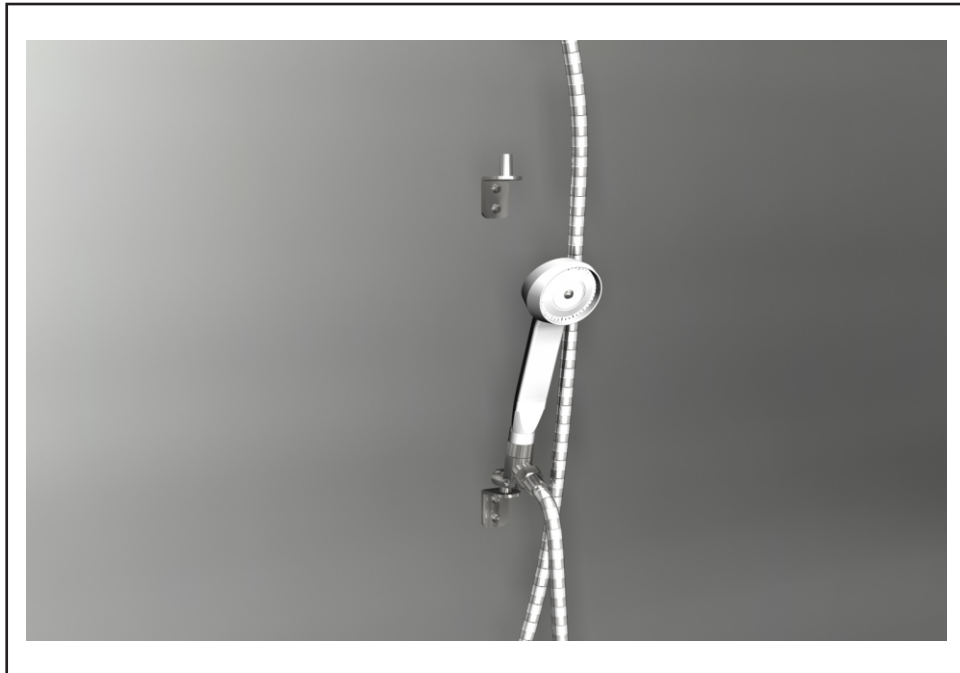

Option -HL

Hi - Lo Mounting Brackets -

Provides for two mounting locations, one high and one low, for the handshower. The mounting brackets are provided or should be installed at approximately 48" and 60" above finished floor.