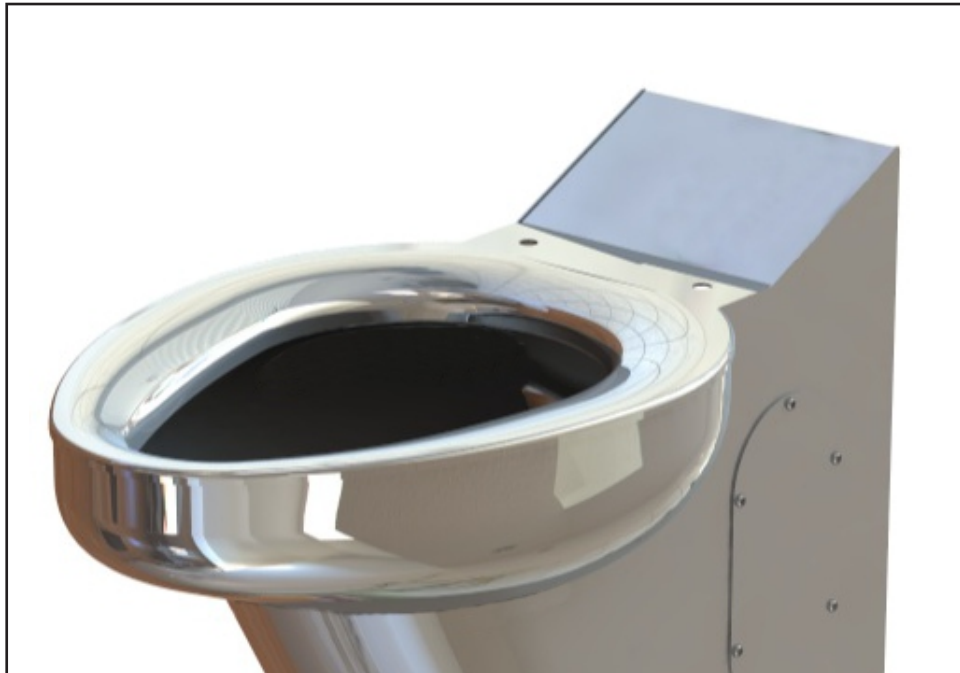

Option -HP

High Polish -

This option provides an attractive high polish mirror finish on the exterior of toilet.

Please visit www.acorneng.com for most current specifications.

⚠ WARNING: Cancer and Reproductive Harm - www.P65Warnings.ca.gov