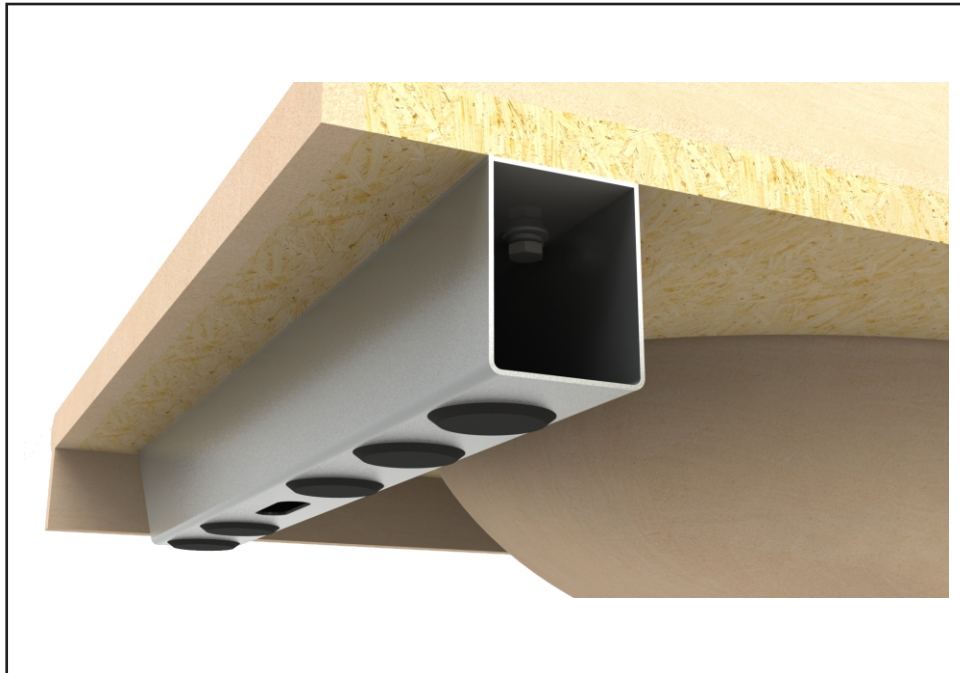

Option -LC

Lavy Carrier Sleeves for Carrier by Others -

This option provides carrier sleeves on 24" centers for carrier by others. Available only on Meridian 3760 series counter-lavs.

Please visit www.acorneng.com for most current specifications.