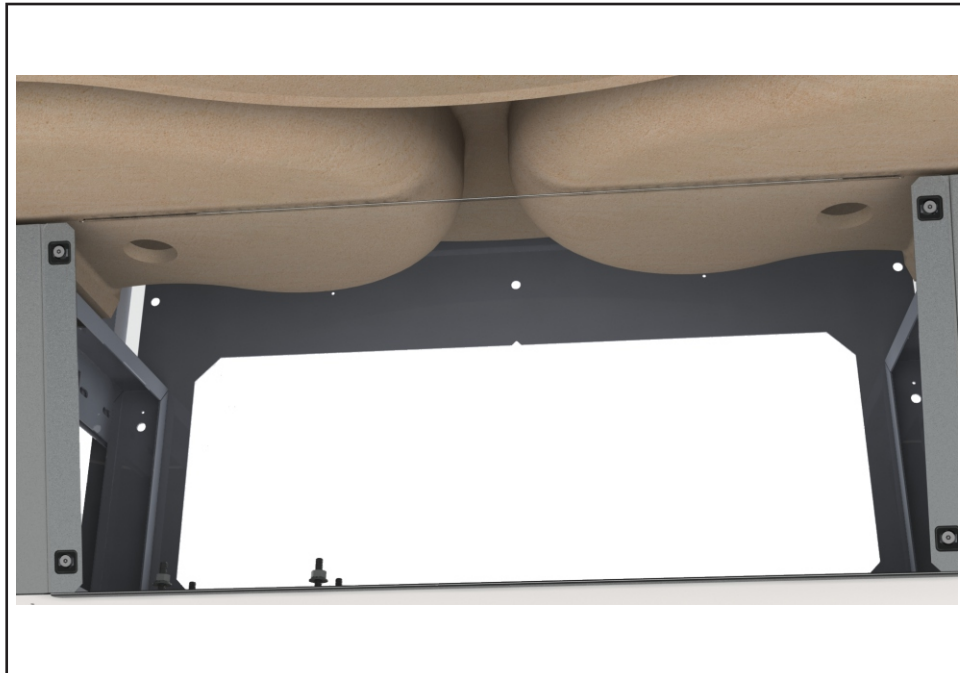

Option -LWP

Less Waste Piping -

This option provides no waste piping or grid strainer, these items to be provided by others. This option is only available on the Meridian 3790 series wash basins.

Please visit www.acorneng.com for most current specifications.