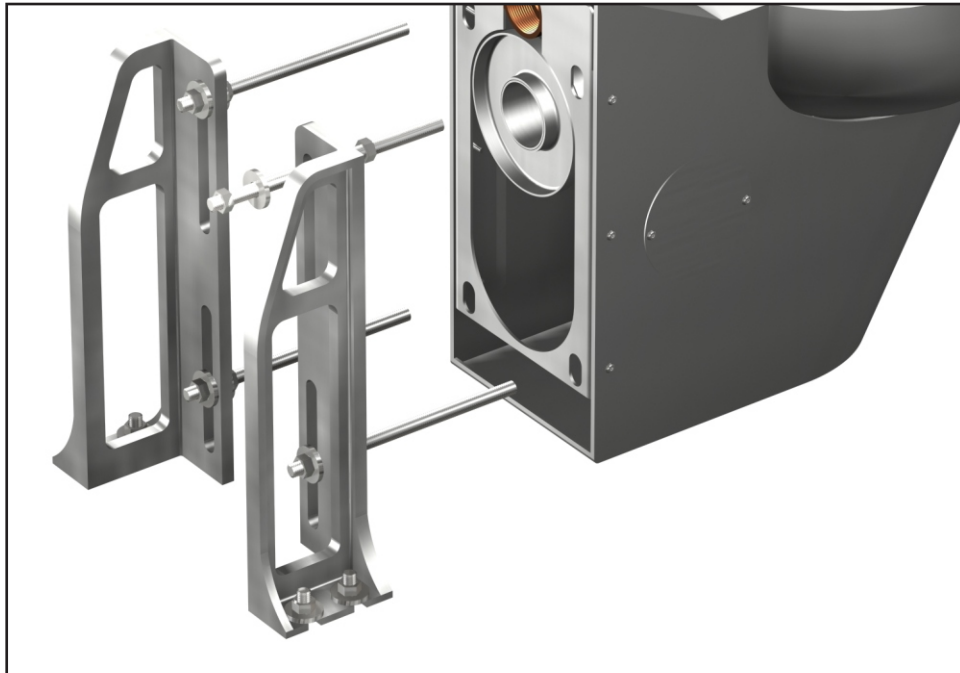

Option -MC

Mounting Carrier -

This option is offered for -FM Front Mount Toilets and includes (2) vertical carrier supports to allow for installation of toilet from the front. Carrier is installed within wall or plumbing chase and will accommodate 6" fixture mounting bolt centers.