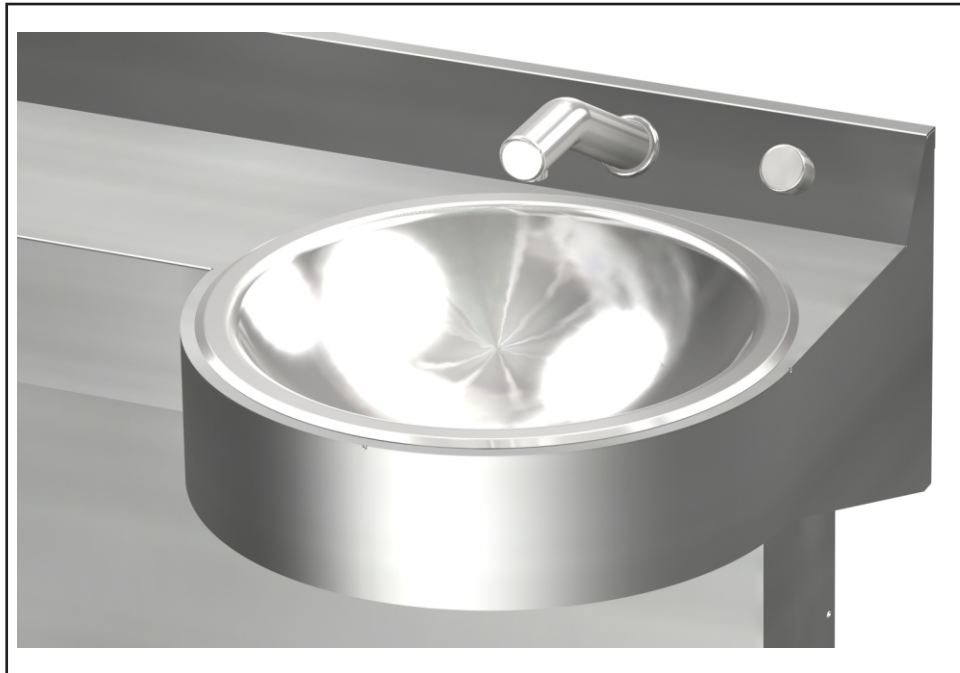

Option -MF

Mirror Finish Basin -

This option provides an attractive high polish mirror finish to each individual stainless steel basin and is best suited for models which utilize a drop-in basin design.