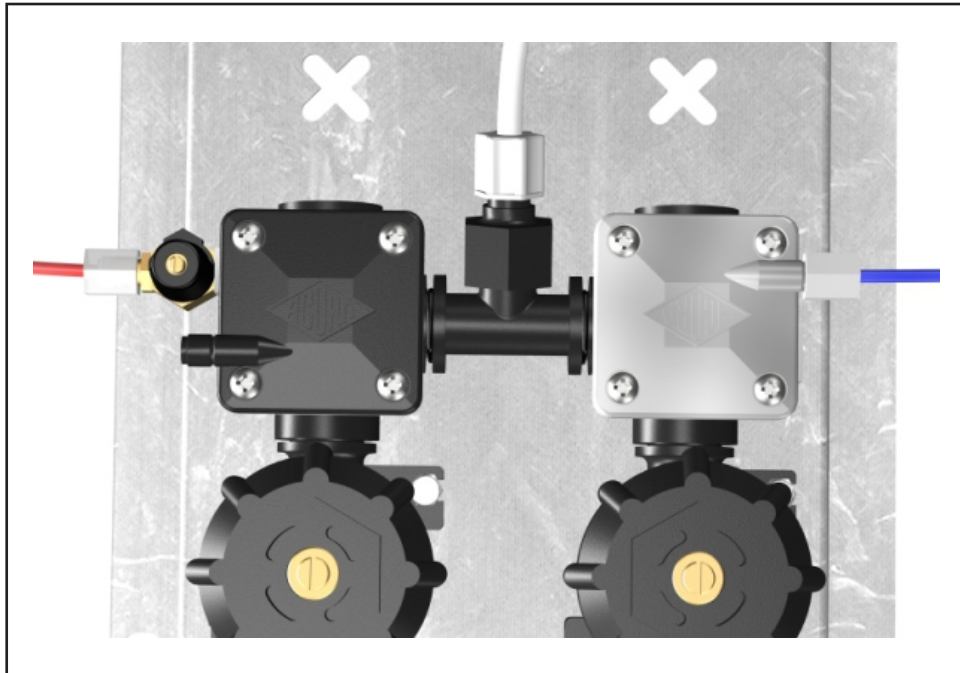

Option -MH

Metering, Hot Side Only -

When used with a hot and cold Air-Control valve, this option provides for -M Metering for the hot supply side only.

Please visit www.acorneng.com for most current specifications.