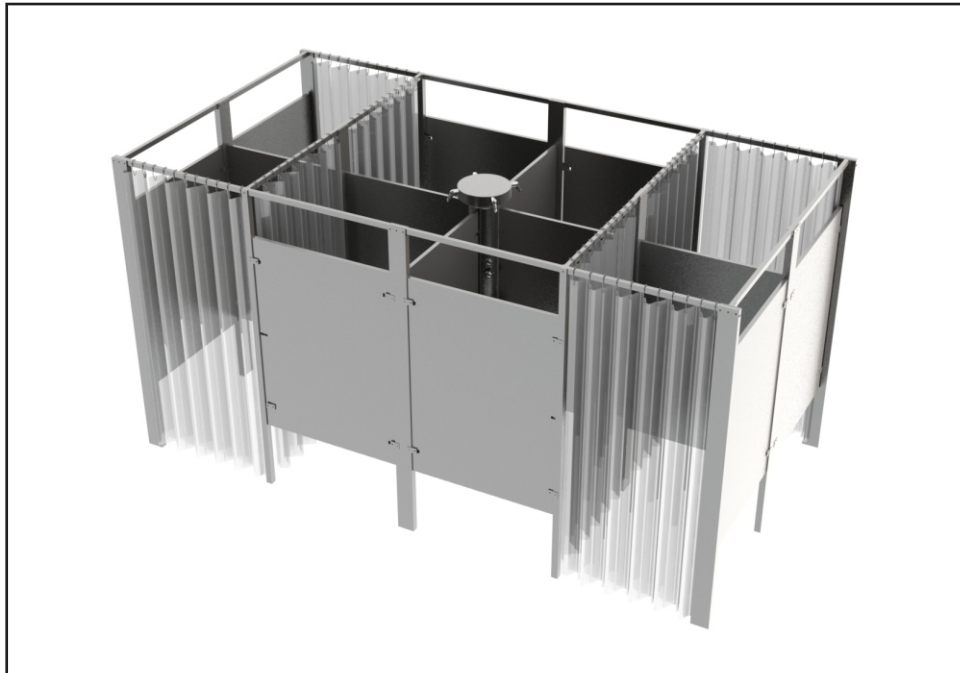

Option -MS

Modesty Compartments -

This option is for all shower series. All the panels, post, headrails, brackets, and escutcheons are constructed of stainless steel. Panels have structural honeycomb cemented between the panels. Herculite shower curtain included for the number of stations selected.