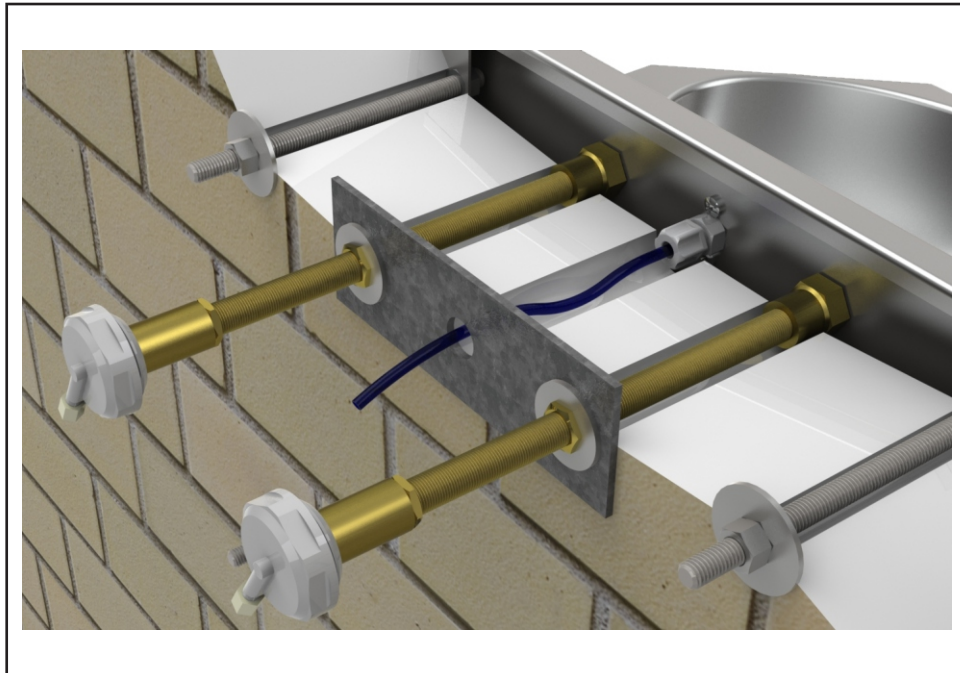

Option -PBP

Push Rod Activated Pushbutton -

This option provides Pushbuttons that use Push Rods through the wall to activate valve. It requires less than 5 pounds to activate valve.

Please visit www.acorneng.com for most current specifications.