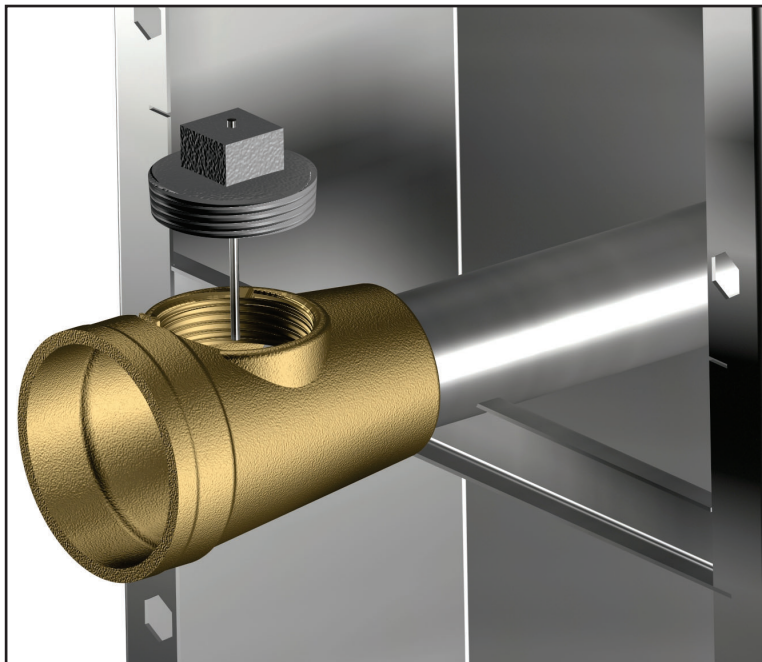

Option -PC

Pinned Cleanout Plug -

This option only available for use with optional -CO1 Cleanout with O-ring. This 2-1/2" NPT Brass Clean-out Plug has a permanent 5/32" diameter Stainless Steel Pin which extends downward to prevent large objects from passing through the waste piping. It is ideal for preventing mainline stoppages.