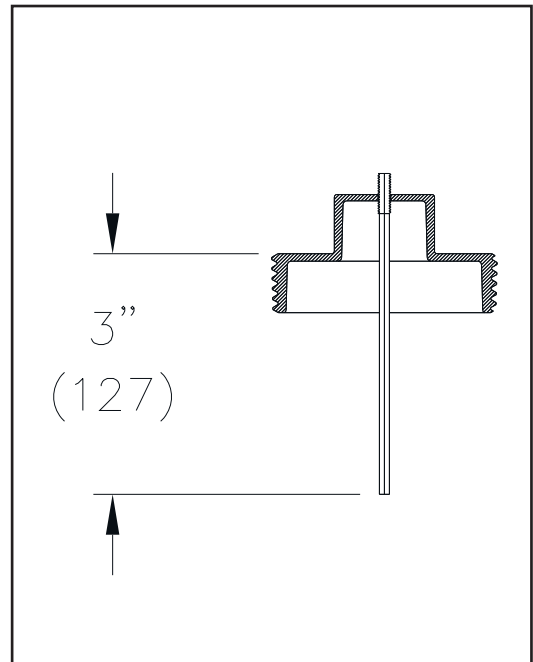

Option -PC

Pinned Cleanout Plug -

This option only available for use with optional -CO1 Cleanout with O-ring. This 2-1/2" NPT Brass Clean-out Plug has a permanent 5/32" diameter Stainless Steel Pin which extends downward to prevent large objects from passing through the waste piping. It is ideal for preventing mainline stoppages.