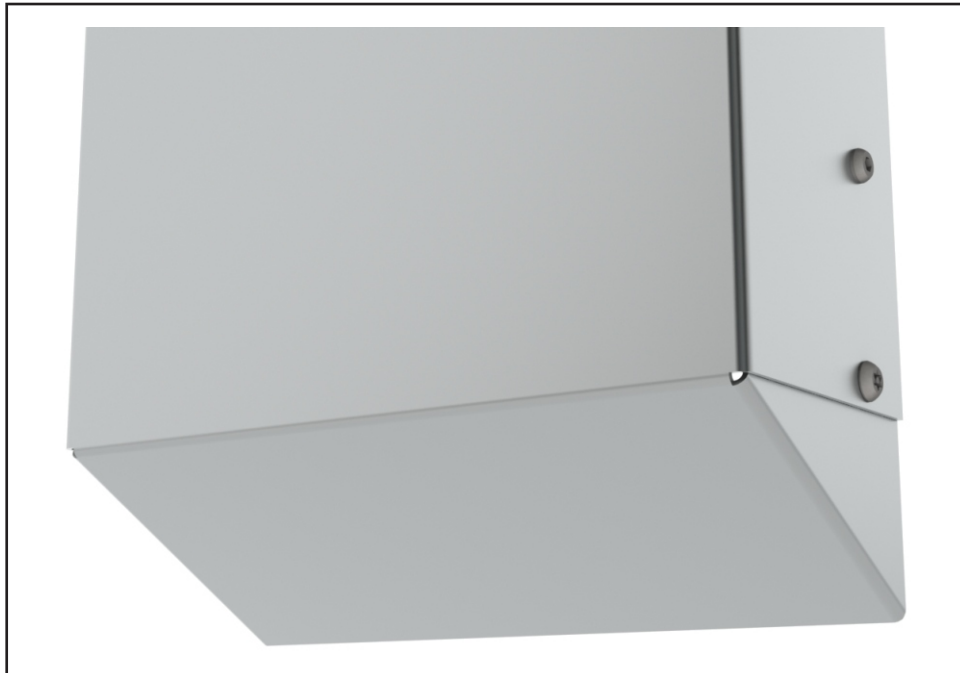

Option -SLPB

Sloped Bottom Housing -

The bottom of the surface mounted shower fixture to be sloped. The slope is 30°.

Please visit www.acorneng.com for most current specifications.

 WARNING: Cancer and Reproductive Harm - www.P65Warnings.ca.gov