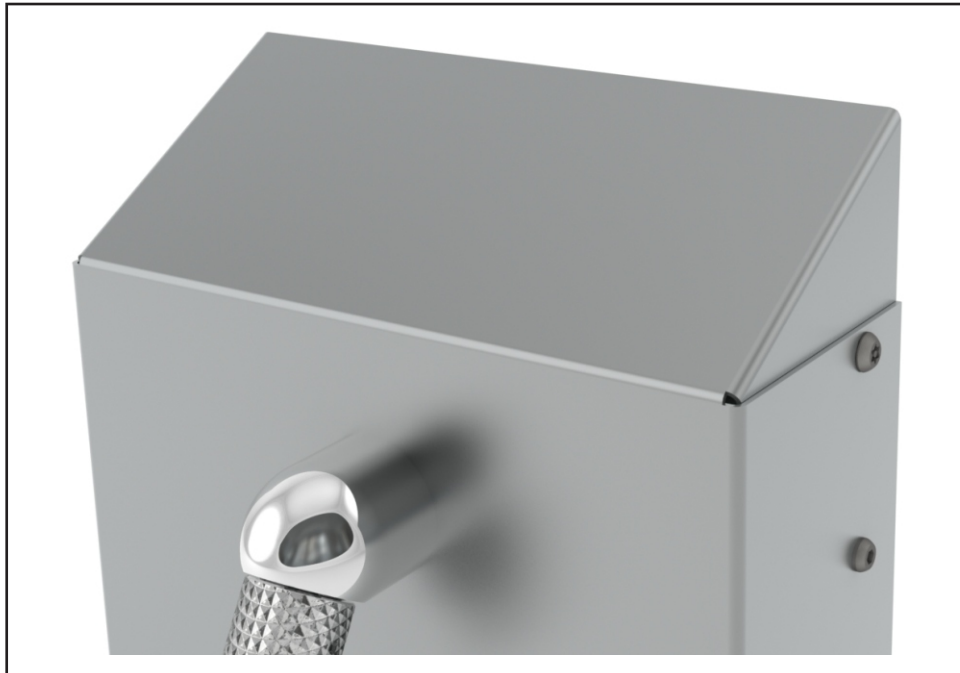

## Option -SLPT

### Sloped Top Housing -

This option specifies the top of the surface mounted shower fixture to be sloped. The slope is 30° for adequate drainage, and cannot hide contraband or pull yourself on top of fixture.