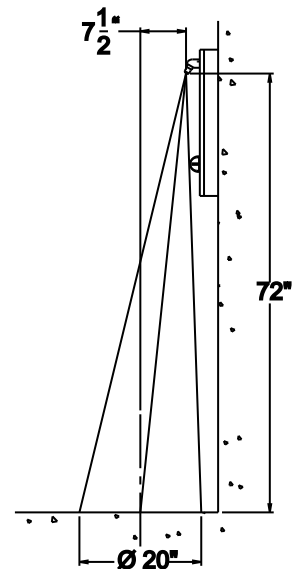

Option -SSV

Space Saver Showerhead -

Use of this option provides the penal showerhead with a 20 degree discharge angle in lieu of the standard 30 degree discharge. The showerhead spray pattern is directed closer to the wall reducing the amount of floor space required.