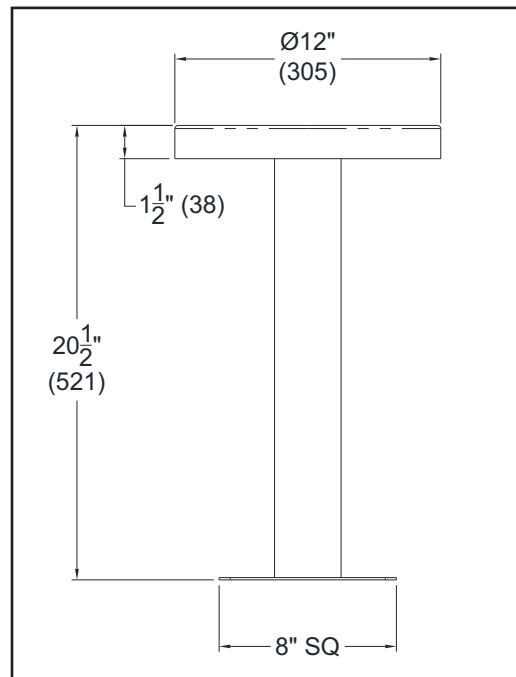

Option -WDS

Floor Mounted Stool -

When this option is selected, a floor mounted stainless steel stool is provided. The compact stool is designed to perform service at home, in prayer or multi-faith rooms, mosques or wherever space is limited. The -WDS is fabricated of type 304 stainless steel with exposed surfaces polished to a #4 satin finish. The mounting base plate includes $\text{Ø}3/8'' \times 1/2''$ long slot punching for anchoring to floor. Floor anchors and anchoring hardware are provided by the installer.