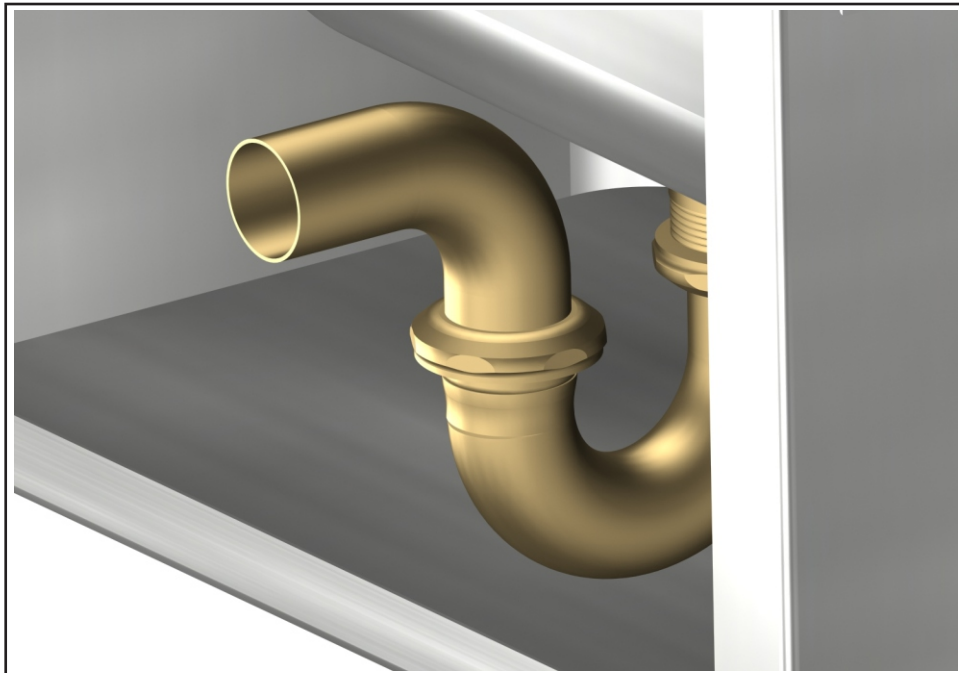

Option -PT

P-Trap -

Although Penal-Ware Rear Mount lavatories are furnished standard with an elbow waste, a P-Trap can be specified. Front access fixtures are furnished standard with a removable P-trap.