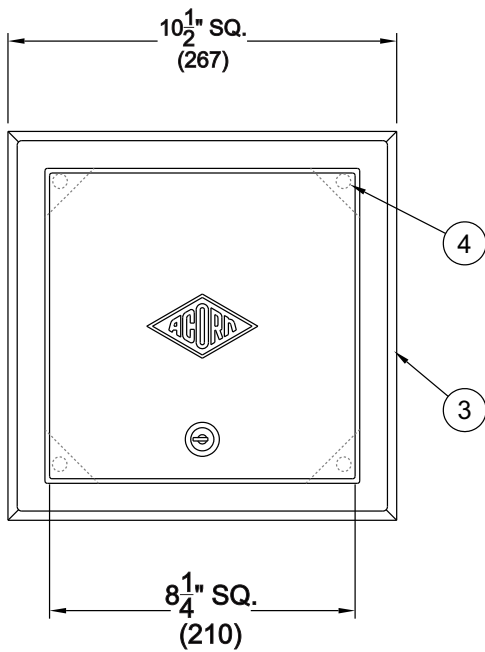

Hose & Supply Boxes 8292 Series

Wall Frame with Door

8292

Fixture May Show Some Available Options

Please visit www.acorneng.com for most current specifications.

Wall Frame with Door

The Acorn Wall Frame with Door provides an easy access to valves, controls, piping, and equipment with a neat, attractive wall opening.

Hose & Supply Boxes 8292 Wall Frame with Door

BASE MODEL NUMBER (Must Specify)

-8292 Wall Frame with Door

PRODUCT OPTIONS (Must Specify)

- LLG Less Logo on Door

- LRD Wall Flange, Less Door

Please visit www.acorneng.com for most current specifications.

MODEL# 8292

NOTES:

- 1. Cam and Cylinder Lock.
- 2. Removable Door.
- 3. Beveled Flange.
- 4. Mounting Points.
- 5. Hardware by Others.
- 6. Finished Wall.

NOTE: Blocking Can Be Horizontal or Vertical

WARNING: Cancer and Reproductive Harm - www.P65Warnings.ca.gov

Important: Installation instructions and current rough-in are furnished with each fixture. Do not rough in without certified dimensions. Dimensions are subject to manufacturer's tolerance of plus or minus 1/4" and change without notice. Acorn assumes no responsibility for use of void or superseded data. © Copyright 2006 Acorn Engineering Company