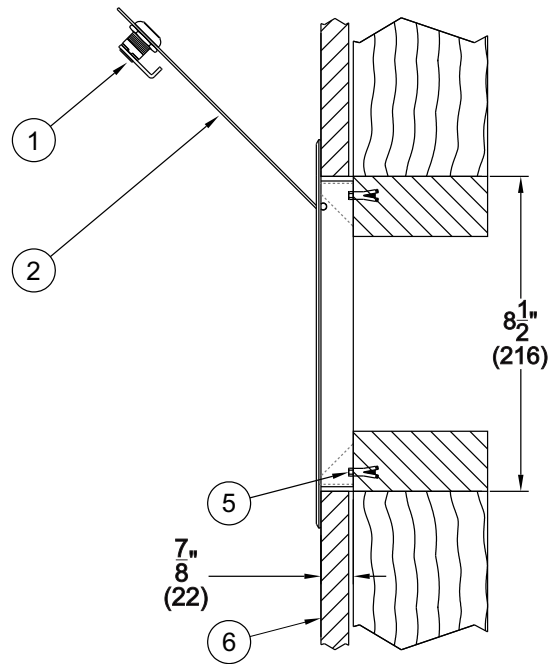

Door includes a cam cylinder lock with 2 keys. Concealed hinge is mounted in heavy reinforcing channel and allows the door to open full 150 degrees. After door is open, rugged, spring-loaded pivot pins permit quick removal of the door with a screwdriver.

Hose & Supply Boxes 8292 Wall Frame with Door

BASE MODEL NUMBER (Must Specify)

-8292 Wall Frame with Door

PRODUCT OPTIONS (Must Specify)

- LLG Less Logo on Door

- LRD Wall Flange, Less Door

Please visit www.acorneng.com for most current specifications.

MODEL# 8292

NOTES:

- 1. Cam and Cylinder Lock.
- 2. Removable Door.
- 3. Beveled Flange.
- 4. Mounting Points.
- 5. Hardware by Others.
- 6. Finished Wall.

NOTE: Blocking Can Be Horizontal or Vertical

WARNING: Cancer and Reproductive Harm - www.P65Warnings.ca.gov

Important: Installation instructions and current rough-in are furnished with each fixture. Do not rough in without certified dimensions. Dimensions are subject to manufacturer's tolerance of plus or minus 1/4" and change without notice. Acorn assumes no responsibility for use of void or superseded data. © Copyright 2006 Acorn Engineering Company