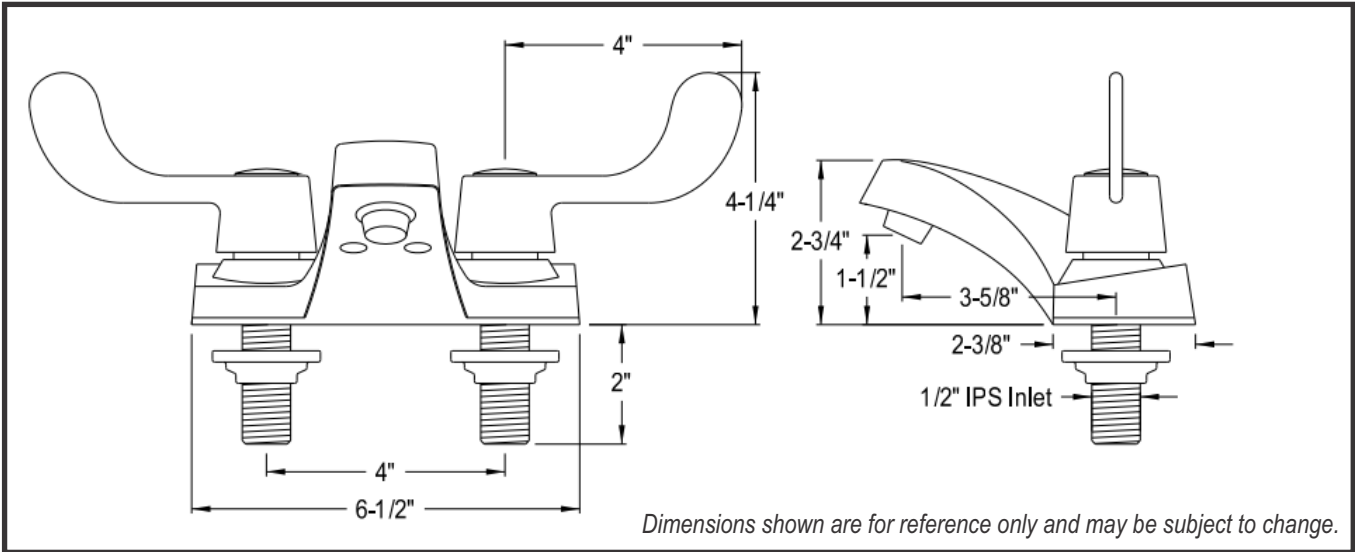

**Option SW000-F51**

**Hot & Cold Wristblade Faucet - Chrome Finish**

Chrome plated brass finish. Intended for 4" Centerset punching provided on Fixture Deck. Includes mounting hardware to attach from beneath deck. Supply connection is 1/2" NPS. Meets NSF and lead-free standards and includes an aerator with 1.5 GPM (5.7 LPM) flow control.