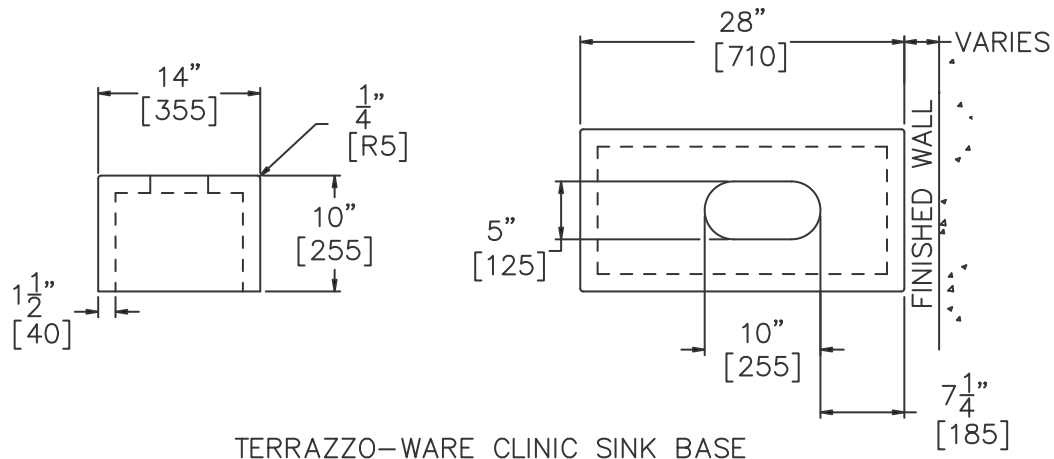

Terrazzo-Ware™: CSB Clinic Sink Base

CSB

Fixture May Show Some Available Options

Please visit www.acorneng.com for most current specifications.

Terrazzo Clinic Sink Base

Clinic Sink Base is designed to be used with a vitreous china clinic service sink to raise the height of service sink to avoid awkward bending. The universal design fits the rough-ins for all major fixture manufacturers.

Terrazzo-Ware™: Clinic Sink Base

TERRAZZO-WARE CLINIC SINK BASE

WARNING: Cancer and Reproductive Harm - www.P65Warnings.ca.gov

<p>Important: Installation instructions and current rough-in are furnished with each fixture. Do not rough in without certified dimensions. Dimensions are subject to manufacturer's tolerance of plus or minus 1/4" and change without notice. Acorn assumes no responsibility for use of void or superseded data. © Copyright 2007 Acorn Engineering Company</p>	
<p>Selection Summary</p> <p>Model No. & Option _____</p> <p>Quantity _____</p>	<p>Approved for Manufacturing</p> <p>Company _____ Title _____</p> <p>Signature _____ Date _____</p>